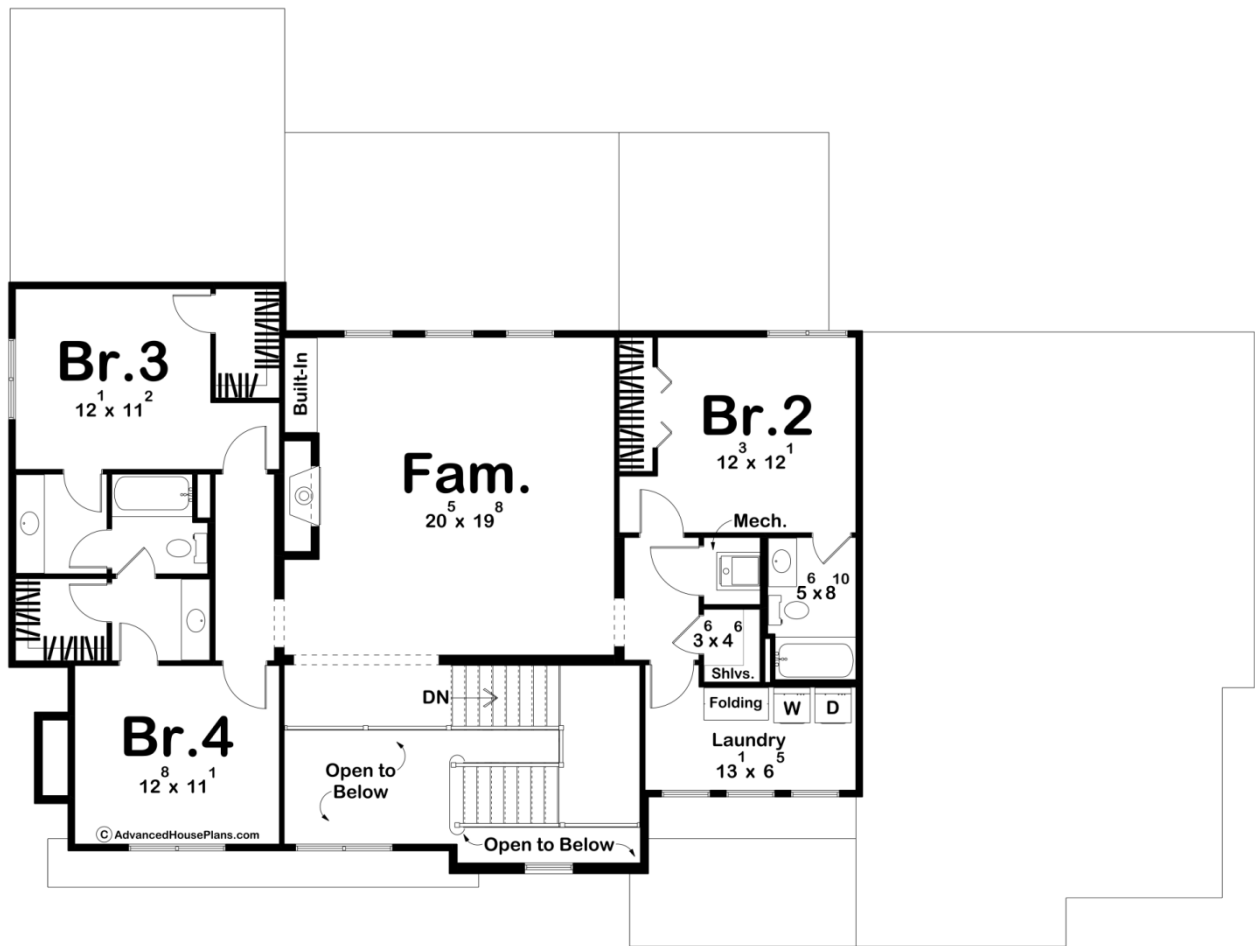

ADVANCED

HOUSE PLANS

30538 - Chadbourne Data Sheet

3571 SQ FT	4 BEDS	4 BATHS	3 BAYS	77' 0" WIDE	58' 0" DEEP
---------------	-----------	------------	-----------	----------------	----------------

Construction Specs

Layout

Bedrooms	4
Bathrooms	4
Garage Bays	3

Square Footage

Main Level	2151 Sq. Ft.
Second Level	1420 Sq. Ft.
Covered Area	363 Sq. Ft.
Garage	866 Sq. Ft.
Total Finished Area	3571 Sq. Ft.

Exterior Dimensions

Plan Description

This 1.5-story modern farmhouse exudes charm and functionality, with a harmonious blend of board-and-batten siding, thinset stone, and stucco accents on the exterior. The home features a 3-car side-load garage, offering ample space and a clean facade. A small, welcoming covered stoop leads to the entryway, while the rear of the home boasts a spacious covered porch, perfect for outdoor relaxation. Inside, the two-story foyer makes a dramatic first impression, with a cozy living room set just off to the side. At the heart of the home lies a large, open great room, seamlessly connected to the kitchen and dining area. The kitchen is a chef's dream, highlighted by a stunning arched hood above the stovetop as a central focal point. A generously sized walk-in pantry ensures ample storage for culinary essentials. The main floor is home to the master suite, which offers both luxury and practicality. The master bedroom connects to a private spa-like bathroom with dual sinks and a spacious walk-in closet that conveniently includes a stackable washer and dryer. Upstairs, the second level features three additional bedrooms and two well-appointed bathrooms. At its center is a large family room with a cozy fireplace, providing a versatile gathering space for relaxation and entertainment. With its functional layout, modern finishes, and farmhouse charm, this home combines comfort and style in a timeless design.