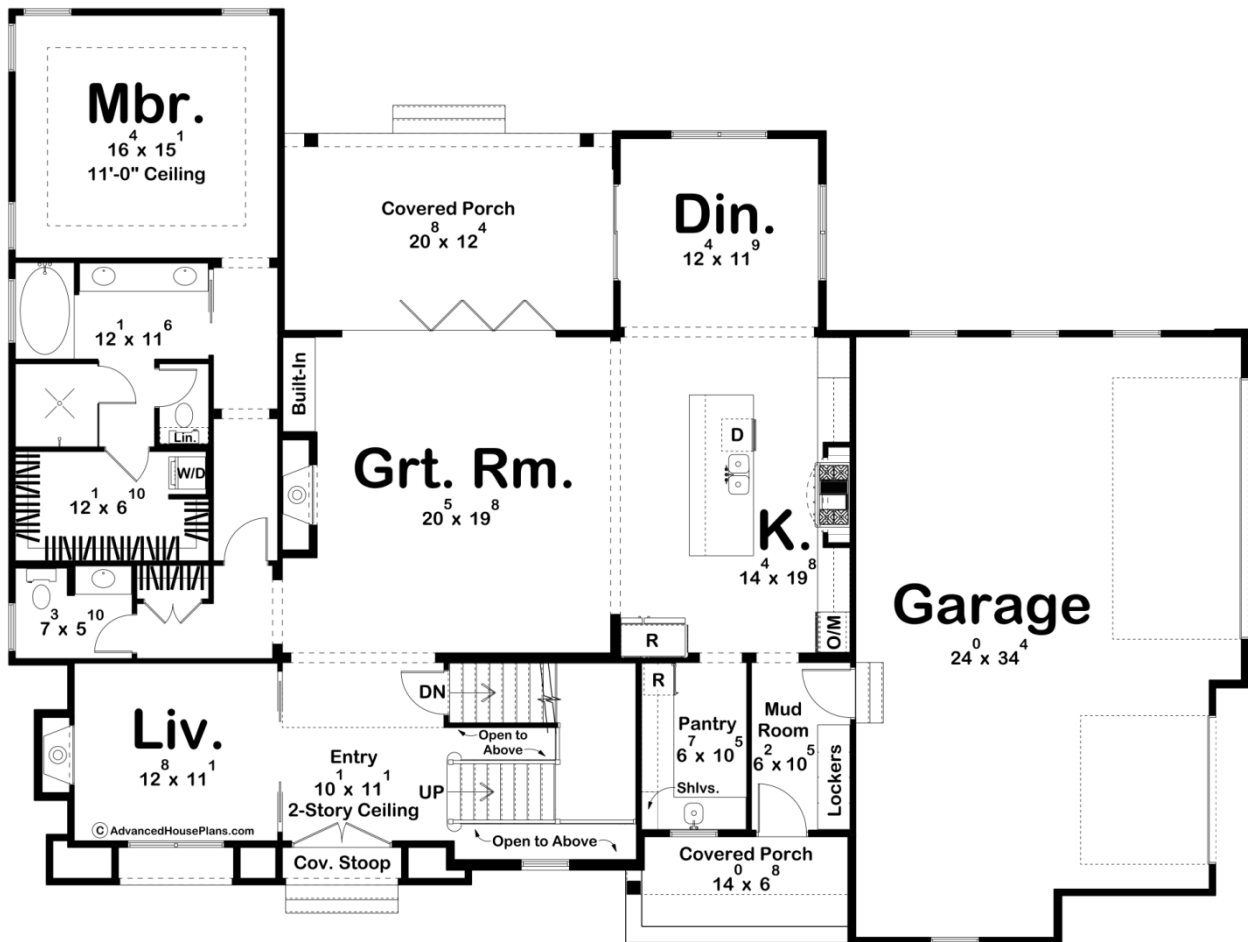

ADVANCED

HOUSE PLANS

30538 - Chadbourne Data Sheet

3571 SQ FT	4 BEDS	4 BATHS	3 BAYS	77' 0" WIDE	58' 0" DEEP
---------------	-----------	------------	-----------	----------------	----------------

Construction Specs

Layout

Bedrooms	4
Bathrooms	4
Garage Bays	3

Square Footage

Main Level	2151 Sq. Ft.
Second Level	1420 Sq. Ft.
Covered Area	363 Sq. Ft.
Garage	866 Sq. Ft.
Total Finished Area	3571 Sq. Ft.

Exterior Dimensions

Plan Description

This 1.5-story modern farmhouse exudes charm and functionality, with a harmonious blend of board-and-batten siding, thinset stone, and stucco accents on the exterior. The home features a 3-car side-load garage, offering ample space and a clean facade. A small, welcoming covered stoop leads to the entryway, while the rear of the home boasts a spacious covered porch, perfect for outdoor relaxation. Inside, the two-story foyer makes a dramatic first impression, with a cozy living room set just off to the side. At the heart of the home lies a large, open great room, seamlessly connected to the kitchen and dining area. The kitchen is a chef's dream, highlighted by a stunning arched hood above the stovetop as a central focal point. A generously sized walk-in pantry ensures ample storage for culinary essentials. The main floor is home to the master suite, which offers both luxury and practicality. The master bedroom connects to a private spa-like bathroom with dual sinks and a spacious walk-in closet that conveniently includes a stackable washer and dryer. Upstairs, the second level features three additional bedrooms and two well-appointed bathrooms. At its center is a large family room with a cozy fireplace, providing a versatile gathering space for relaxation and entertainment. With its functional layout, modern finishes, and farmhouse charm, this home combines comfort and style in a timeless design.