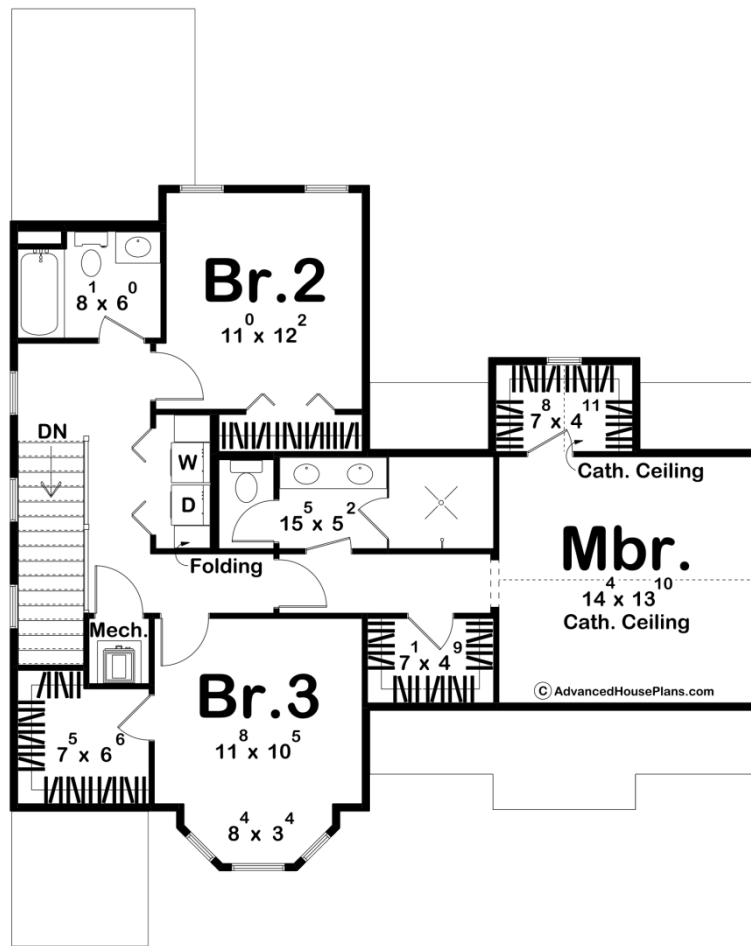

30495 - Evelyn Data Sheet

1720 SQ FT	3 BEDS	3 BATHS	2 BAYS	42' 0" WIDE	52' 8" DEEP
---------------	-----------	------------	-----------	----------------	----------------

Construction Specs

Layout

Bedrooms	3
Bathrooms	3
Garage Bays	2

Square Footage

Main Level	708 Sq. Ft.
Second Level	1012 Sq. Ft.
Covered Area	179 Sq. Ft.
Garage	500 Sq. Ft.
Total Finished Area	1720 Sq. Ft.

Exterior Dimensions

Width	42' 0"
Depth	52' 8"
Ridge Height	28' 0"

Plan Description

Imagine living in the Evelyn, a two-story modern Victorian house that seamlessly blends timeless elegance with contemporary comfort. This dream home features a classic Victorian façade with intricate detailing, including decorative trim, gables, and a front porch. Large windows with ornate frames and a steeply pitched roof enhance its traditional charm. Attached is a two-car garage, providing ample space for your vehicles. Inside, you're greeted by a cozy great room, perfect for entertaining. Beyond the great room, you will find the dining room and kitchen located at the rear of the home. The kitchen is a chef's delight, featuring a large island with seating and plenty of cabinetry, making it perfect for both everyday meals and entertaining guests. The house boasts three generously sized bedrooms, each designed with comfort and style in mind. The master suite is a true retreat, featuring a spacious bedroom and two walk-in closets. The ensuite bathroom includes a walk-in shower, dual vanities, and a private water closet. This modern Victorian house plan combines the best of traditional and contemporary design, offering a beautiful and functional living space perfect for families and entertaining. With its blend of historical charm and modern amenities, this home is sure to be a timeless classic.