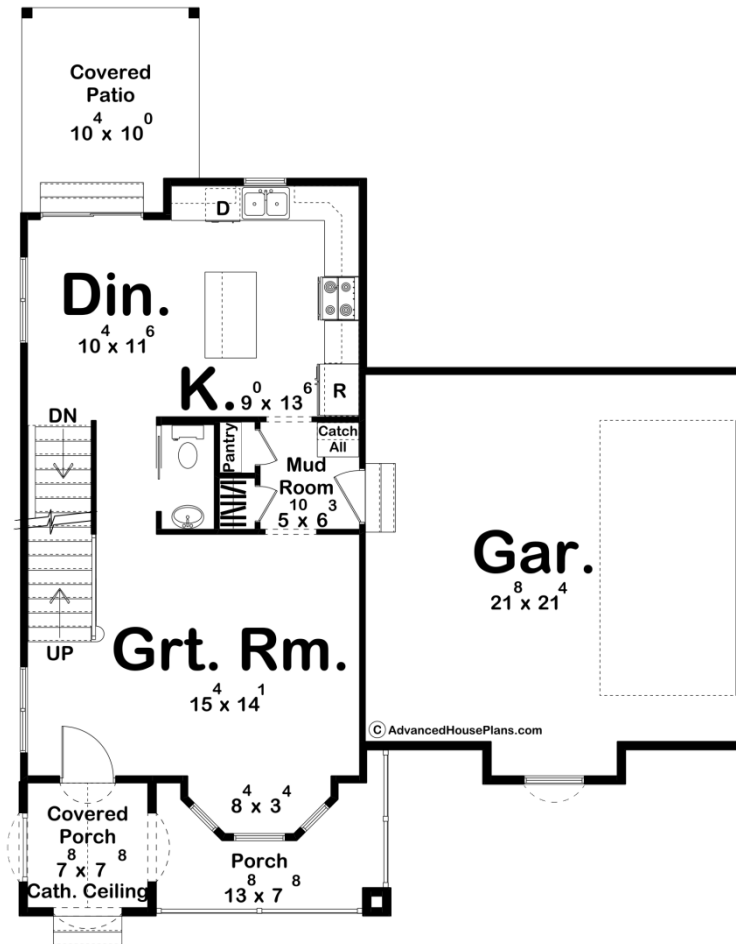

30495 - Evelyn Data Sheet

1720 SQ FT	3 BEDS	3 BATHS	2 BAYS	42' 0" WIDE	52' 8" DEEP
---------------	-----------	------------	-----------	----------------	----------------

Construction Specs

Layout

Bedrooms	3
Bathrooms	3
Garage Bays	2

Square Footage

Main Level	708 Sq. Ft.
Second Level	1012 Sq. Ft.
Covered Area	179 Sq. Ft.
Garage	500 Sq. Ft.
Total Finished Area	1720 Sq. Ft.

Exterior Dimensions

Width	42' 0"
Depth	52' 8"
Ridge Height	28' 0"

Plan Description

Imagine living in the Evelyn, a two-story modern Victorian house that seamlessly blends timeless elegance with contemporary comfort. This dream home features a classic Victorian façade with intricate detailing, including decorative trim, gables, and a front porch. Large windows with ornate frames and a steeply pitched roof enhance its traditional charm. Attached is a two-car garage, providing ample space for your vehicles. Inside, you're greeted by a cozy great room, perfect for entertaining. Beyond the great room, you will find the dining room and kitchen located at the rear of the home. The kitchen is a chef's delight, featuring a large island with seating and plenty of cabinetry, making it perfect for both everyday meals and entertaining guests. The house boasts three generously sized bedrooms, each designed with comfort and style in mind. The master suite is a true retreat, featuring a spacious bedroom and two walk-in closets. The ensuite bathroom includes a walk-in shower, dual vanities, and a private water closet. This modern Victorian house plan combines the best of traditional and contemporary design, offering a beautiful and functional living space perfect for families and entertaining. With its blend of historical charm and modern amenities, this home is sure to be a timeless classic.