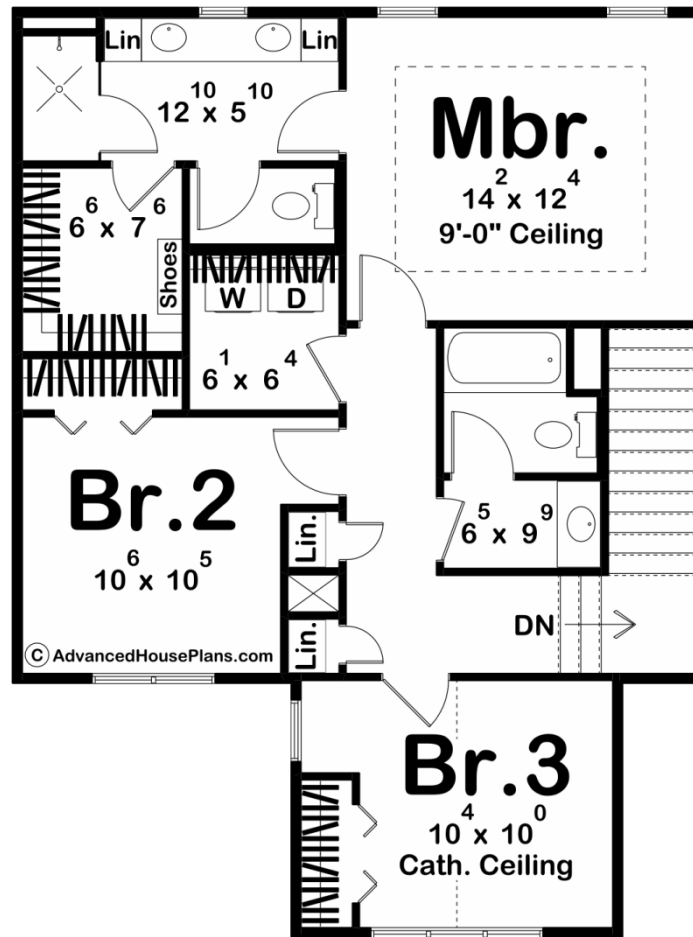

30316 - Fairfax Data Sheet

1586 SQ FT	3 BEDS	3 BATHS	2 BAYS	28' 0" WIDE	52' 0" DEEP
---------------	-----------	------------	-----------	----------------	----------------

Construction Specs

Layout	
Bedrooms	3
Bathrooms	3
Garage Bays	2
Square Footage	
Main Level	749 Sq. Ft.
Second Level	837 Sq. Ft.
Covered Area	64 Sq. Ft.
Garage	445 Sq. Ft.
Total Finished Area	1586 Sq. Ft.
Exterior Dimensions	
Width	28' 0"
Depth	52' 0"
Ridge Height	28' 7"
<i>Calculated from main floor line</i>	