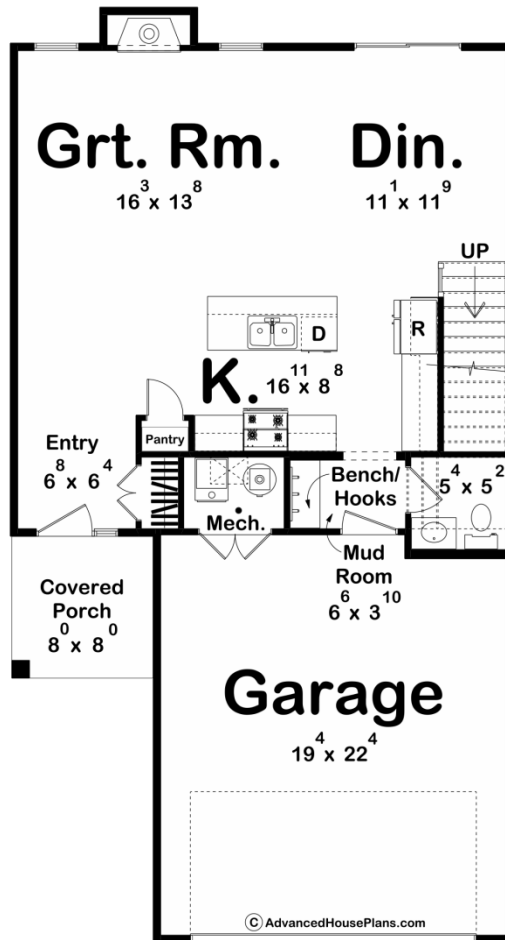

30316 - Fairfax Data Sheet

1586 SQ FT	3 BEDS	3 BATHS	2 BAYS	28' 0" WIDE	52' 0" DEEP
---------------	-----------	------------	-----------	----------------	----------------

Construction Specs

Layout	
Bedrooms	3
Bathrooms	3
Garage Bays	2
Square Footage	
Main Level	749 Sq. Ft.
Second Level	837 Sq. Ft.
Covered Area	64 Sq. Ft.
Garage	445 Sq. Ft.
Total Finished Area	1586 Sq. Ft.
Exterior Dimensions	
Width	28' 0"
Depth	52' 0"
Ridge Height	28' 7"
<i>Calculated from main floor line</i>	

Default Construction Stats

Stats are unique to the individual plan.

Foundation Type	Slab
Exterior Wall Construction	2x4
Roof Pitches	Primary 8/12, Secondary 6/12, 4/12
Main Wall Height	9'
Second Wall Height	8'