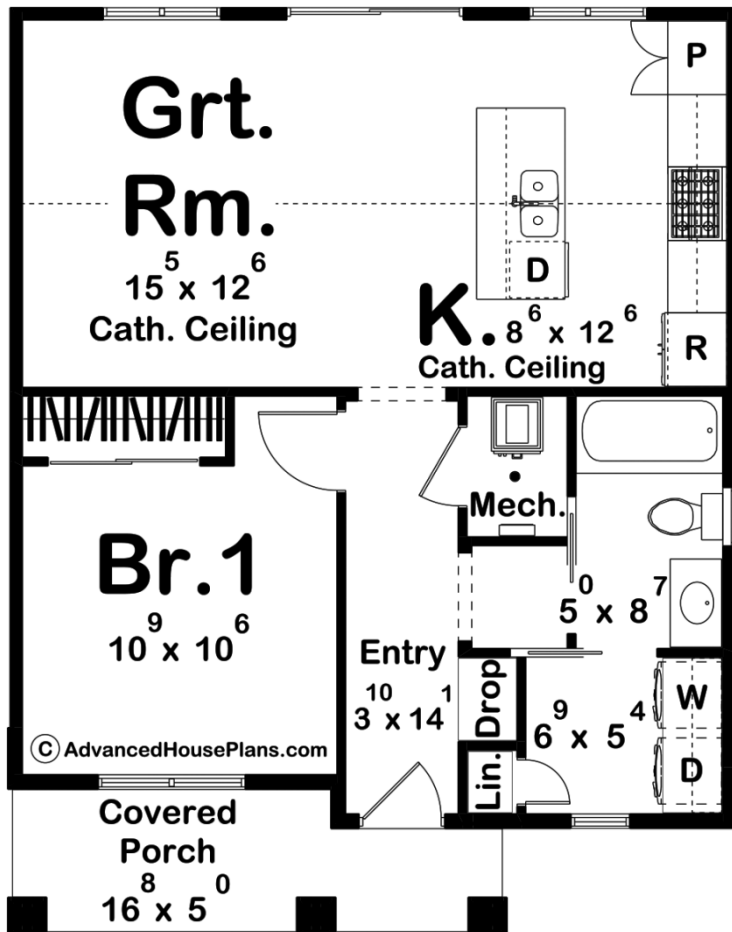

**30416 - Fairview Cottage Data Sheet**

651 SQ FT	1 BEDS	1 BATHS	0 BAYS	24' 8" WIDE	31' 4" DEEP
--------------	-----------	------------	-----------	----------------	----------------

**Construction Specs**

Layout

Bedrooms

**Square Footage**

Main Level	651 Sq. Ft.
Covered Area	76 Sq. Ft.
Total Finished Area	651 Sq. Ft.

**Exterior Dimensions**

Width	24' 8"
Depth	31' 4"
Ridge Height <i>Calculated from main floor line</i>	16' 2"

**Default Construction Stats***Stats are unique to the individual plan.*

Foundation Type	Slab
Exterior Wall Construction	2x4
Roof Pitches	Primary 6/12, Secondary 10/12, 3/12
Main Wall Height	9'