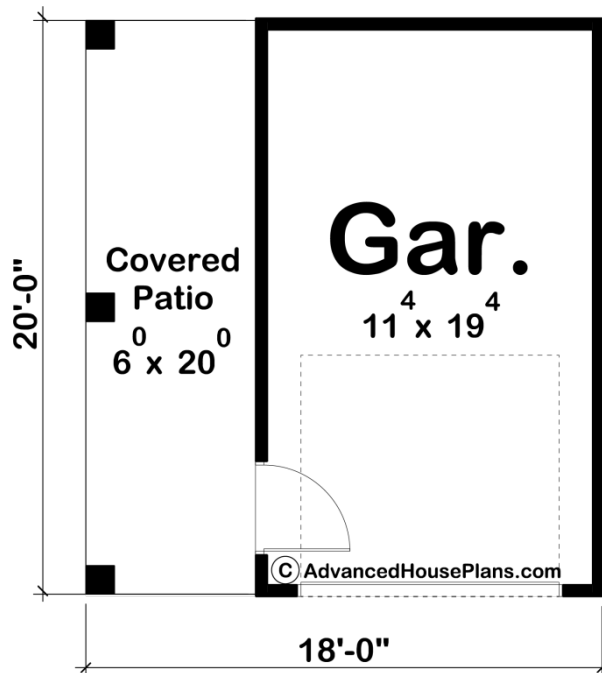

29423 - Foltz Data Sheet

0 SQ FT	0 BEDS	0 BATHS	1 BAYS	18' 0" WIDE	20' 0" DEEP
------------	-----------	------------	-----------	----------------	----------------

Construction Specs

Layout

Garage Bays

Square Footage

Garage	240 Sq. Ft.
--------	-------------

Exterior Dimensions

Width	18' 0"
-------	--------

Depth	20' 0"
-------	--------

Default Construction Stats

Stats are unique to the individual plan.

Foundation Type	Slab
-----------------	------

Exterior Wall Construction	2x4
----------------------------	-----

Plan Description

This 1 car garage floor plan is unique because of its simple modern farmhouse style. The garage plan features a side patio perfect for storing wood or for just enjoying a summers day. As always, we can modify any of our garage plans with our in house home plan alteration department. Contact us today at (844) 675-9638 or info@advancedhouseplans.com