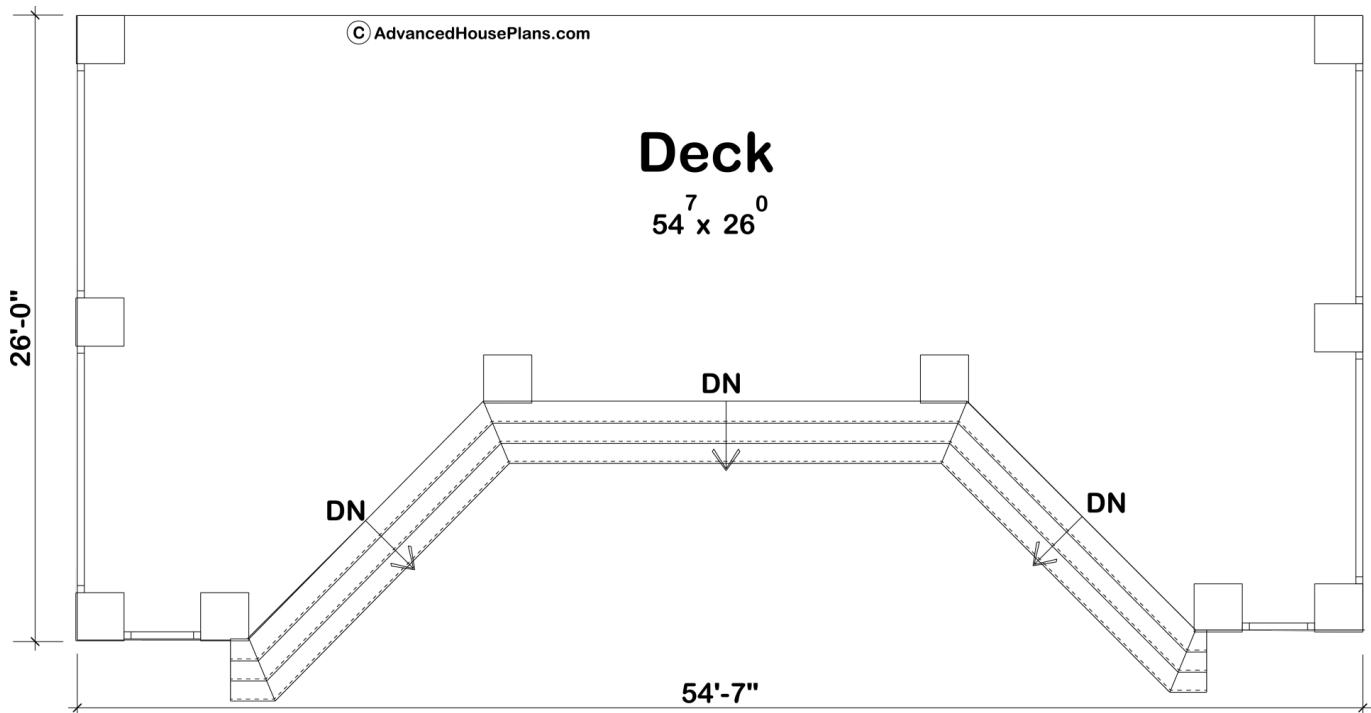

29622 - Garrison Data Sheet

1113 SQ FT	0 BEDS	0 BATHS	0 BAYS	55' 0" WIDE	26' 0" DEEP
---------------	-----------	------------	-----------	----------------	----------------

Construction Specs

Layout

Square Footage

Main Level	1113 Sq. Ft.
Total Finished Area	1113 Sq. Ft.

Exterior Dimensions

Width	55' 0"
Depth	26' 0"

Default Construction Stats

Stats are unique to the individual plan.

Foundation Type	Post and Pier
Exterior Wall Construction	2x4

Plan Description

The Garrison deck is great for entertaining. It can be attached to almost any home. With steps all across the front, it makes for easy access down to the patio or yard.