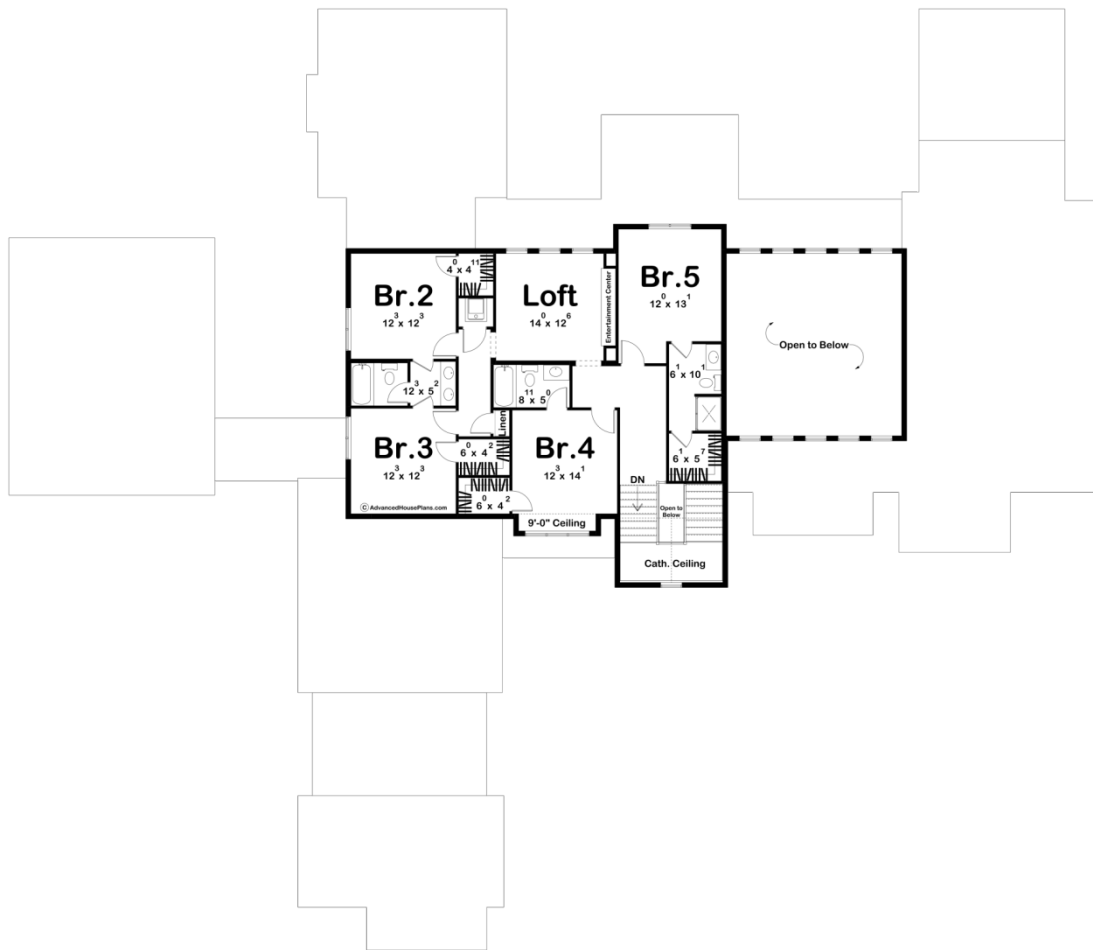

**30374 - Grandview Data Sheet**

4987 SQ FT	5 BEDS	5 BATHS	5 BAYS	127' 0" WIDE	109' 8" DEEP
---------------	-----------	------------	-----------	-----------------	-----------------

### Layout

Bedrooms	5
Bathrooms	5
Garage Bays	5

### Exterior Dimensions

Width	127' 0"
Depth	109' 8"
Ridge Height	31' 0"
<i>Calculated from main floor line</i>	

## Plan Description

Welcome to the epitome of contemporary country living! Picture yourself in this stunning Modern Cottage, a 1 1/2 story haven that seamlessly blends rustic charm with cutting-edge design. Here's a glimpse of what could be your dream home: Step into a sunlit, open-concept living space where the boundaries between the kitchen, dining area, and living room blur. High ceilings and large windows flood the space with natural light. The heart of this home is the expansive, gourmet kitchen. Outfitted with a large central island and plenty of storage space, it's a chef's delight. Five spacious bedrooms provide ample space for rest and relaxation. Each room features large windows to let in the surrounding nature. Indulge in luxury with five well-appointed bathrooms. Master ensuite bathrooms boast freestanding tubs, walk-in showers, and double vanities, creating a spa-like retreat. Car enthusiasts and those with a growing family will appreciate the expansive 5-car garage. With plenty of room for vehicles and storage, it's a practical addition to this countryside haven. Extend your living space to the outdoors with a covered patio and screened in space. Perfect for al fresco dining, entertaining guests, or simply enjoying the scenic views of the surrounding landscape. This Modern Cottage is not just a house; it's a lifestyle. It seamlessly combines the tranquility of rural living with the convenience of modern amenities, creating a harmonious and welcoming space for you and your loved ones. Embrace the comfort, elegance, and practicality that this home has to offer – your perfect sanctuary awaits!