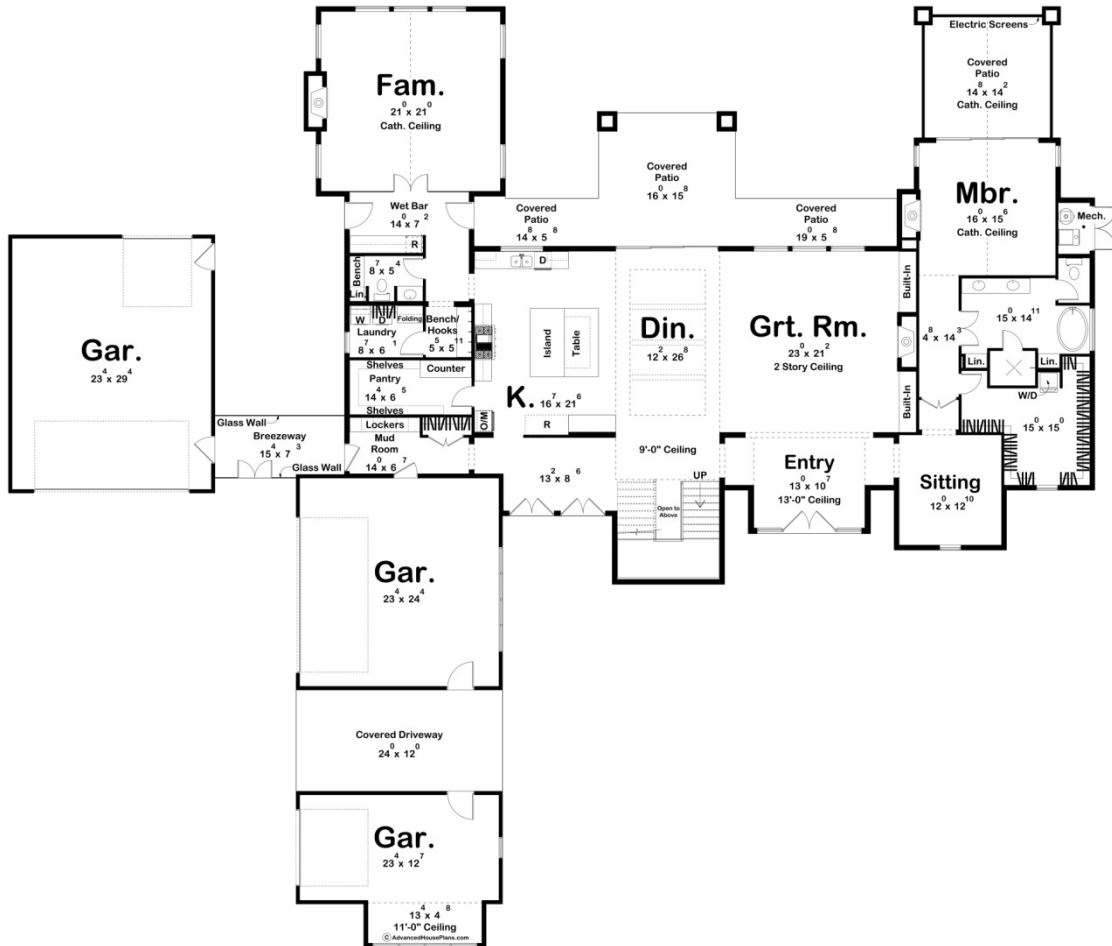

**30374 - Grandview Data Sheet**

4987 SQ FT	5 BEDS	5 BATHS	5 BAYS	127' 0" WIDE	109' 8" DEEP
---------------	-----------	------------	-----------	-----------------	-----------------

### Layout

Bedrooms	5
Bathrooms	5
Garage Bays	5

### Exterior Dimensions

Width	127' 0"
Depth	109' 8"
Ridge Height	31' 0"
<i>Calculated from main floor line</i>	

## Plan Description

Welcome to the epitome of contemporary country living! Picture yourself in this stunning Modern Cottage, a 1 1/2 story haven that seamlessly blends rustic charm with cutting-edge design. Here's a glimpse of what could be your dream home: Step into a sunlit, open-concept living space where the boundaries between the kitchen, dining area, and living room blur. High ceilings and large windows flood the space with natural light. The heart of this home is the expansive, gourmet kitchen. Outfitted with a large central island and plenty of storage space, it's a chef's delight. Five spacious bedrooms provide ample space for rest and relaxation. Each room features large windows to let in the surrounding nature. Indulge in luxury with five well-appointed bathrooms. Master ensuite bathrooms boast freestanding tubs, walk-in showers, and double vanities, creating a spa-like retreat. Car enthusiasts and those with a growing family will appreciate the expansive 5-car garage. With plenty of room for vehicles and storage, it's a practical addition to this countryside haven. Extend your living space to the outdoors with a covered patio and screened in space. Perfect for al fresco dining, entertaining guests, or simply enjoying the scenic views of the surrounding landscape. This Modern Cottage is not just a house; it's a lifestyle. It seamlessly combines the tranquility of rural living with the convenience of modern amenities, creating a harmonious and welcoming space for you and your loved ones. Embrace the comfort, elegance, and practicality that this home has to offer – your perfect sanctuary awaits!