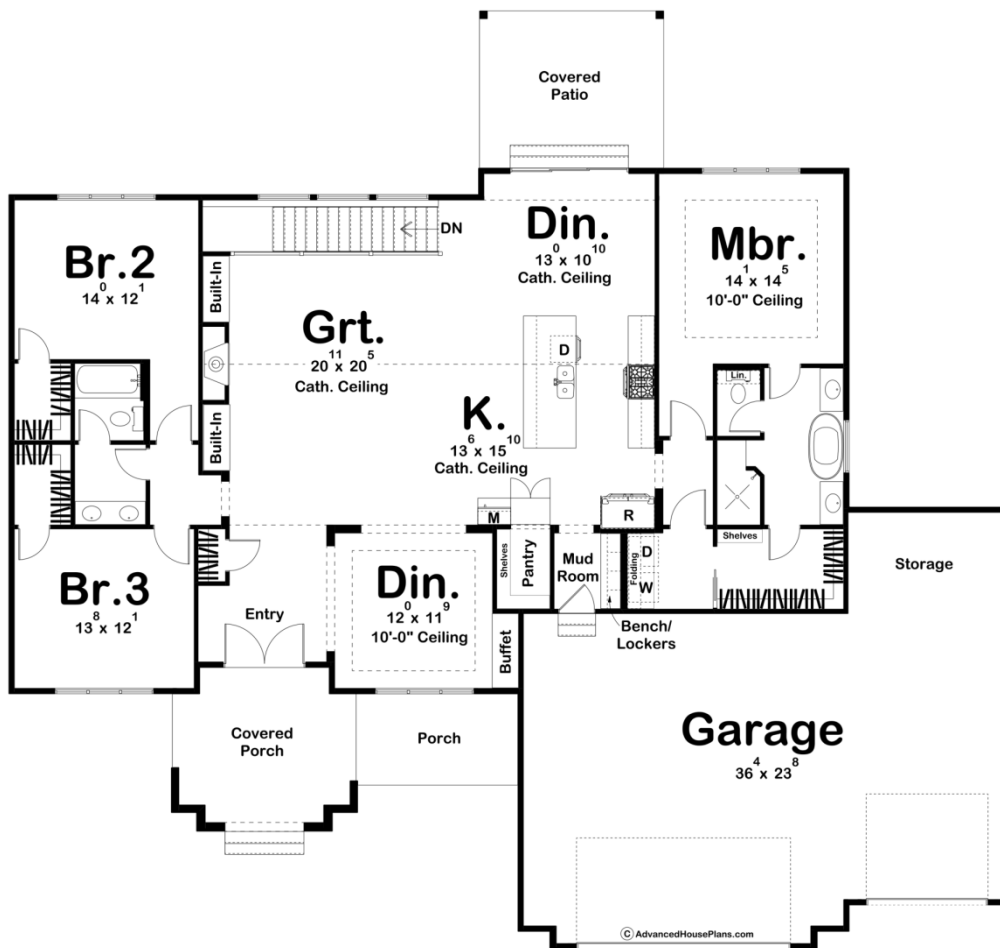

30252 - Green River Data Sheet

| | | | | | |
|---------------|-----------|------------|-----------|----------------|----------------|
| 2286 SQ FT | 3 BEDS | 2 BATHS | 3 BAYS | 75' 8" WIDE | 71' 0" DEEP |
|---------------|-----------|------------|-----------|----------------|----------------|

Construction Specs

Layout

Bedrooms

| | |
|-------------|---|
| Bathrooms | 2 |
| Garage Bays | 3 |

Square Footage

| | |
|---------------------|--------------|
| Main Level | 2286 Sq. Ft. |
| Covered Area | 414 Sq. Ft. |
| Garage | 985 Sq. Ft. |
| Total Finished Area | 2286 Sq. Ft. |

Exterior Dimensions

| | |
|--|--------|
| Width | 75' 8" |
| Depth | 71' 0" |
| Ridge Height <i>Calculated from main floor line</i> | 22' 4" |

Default Construction Stats

Stats are unique to the individual plan.

Plan Description

The Green River plan is a simple Modern Farmhouse with board & batten siding and a pop of thinset brick. Entering from the garage, there is a mudroom with bench & lockers. Stepping in further, you will find the large kitchen with an oversized island. This plan includes a formal dining space and a dinette. The great room has a cathedral ceiling and a built in fireplace with cabinets beside it. There are three bedrooms on the main floor. Two of them share a hall bath. The master bedroom has it's own bath that connects the walk-in closet to the laundry room. The optional finished basement provides an extra 1549 square feet of finished space and 559 square feet of storage. The basement opens up into a large family room with a fireplace. There is an exercise room along with a wet bar. The finished basement also provides two additional bedrooms and a bath. This plan could easily be turned into a slab or crawlspace foundation by removing the stairs and having a larger great room.