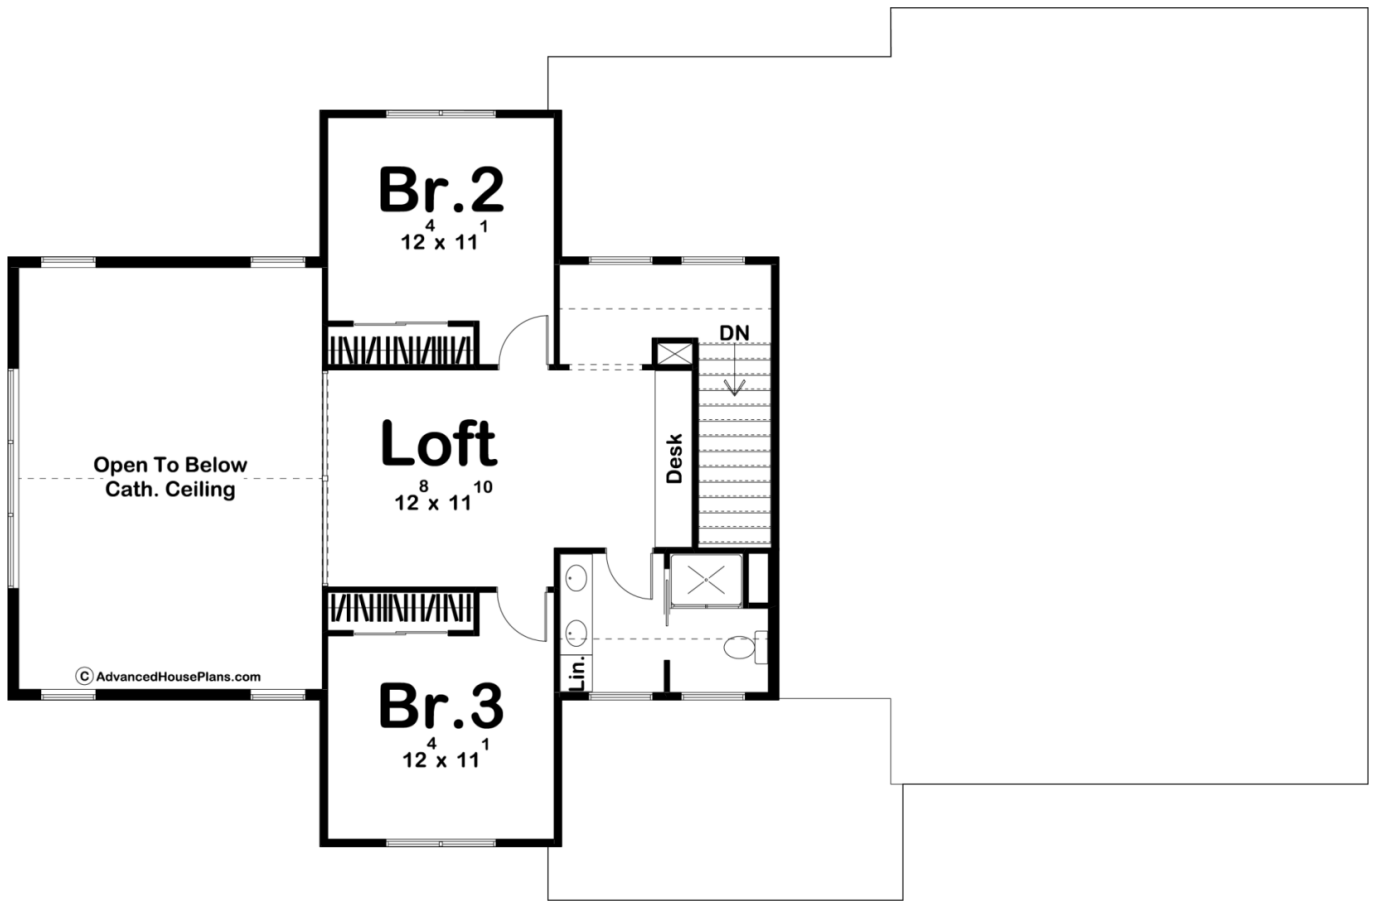

**30118 - Hay Springs Data Sheet**

2637 SQ FT	3 BEDS	3 BATHS	2 BAYS	74' 0" WIDE	48' 8" DEEP
---------------	-----------	------------	-----------	----------------	----------------

### Layout

Bedrooms	3
Bathrooms	3
Garage Bays	2

### Exterior Dimensions

Width	74' 0"
Depth	48' 8"
Ridge Height	28' 0"
<i>Calculated from main floor line</i>	

## Plan Description

The Hay Springs plan is a beautiful Modern Farmhouse that is loaded with amazing features. The exterior will blow everyone away with its contrasting siding, large windows, metal roof, and large front covered porch. The exterior is amazing... but the interior is even better. Just inside the home, guests are greeted by a wide open floor plan. The kitchen includes a large working island and a walk-in pantry with built in shelves. The great room lies under a soaring 2 story cathedral ceiling and is warmed by a stunning fireplace. The dining room leads to a large rear covered porch through a sliding glass door. Just off the kitchen a practical home office can be found with built-in desks. Tucked away on the rear of the home for maximum privacy is the master suite. The master bathroom includes his/her vanities, a walk-in shower, an enclosed toilet area, and a large walk-in closet. A set of French doors lead from the master bedroom to the rear covered porch. The second floor features 2 additional bedrooms. A loft area with a built-in desk shares a centrally located bathroom with the upstairs bedrooms. Back on the main floor, the homes 2 car side load garage accesses the home through a convenient mudroom that features a bench and lockers.