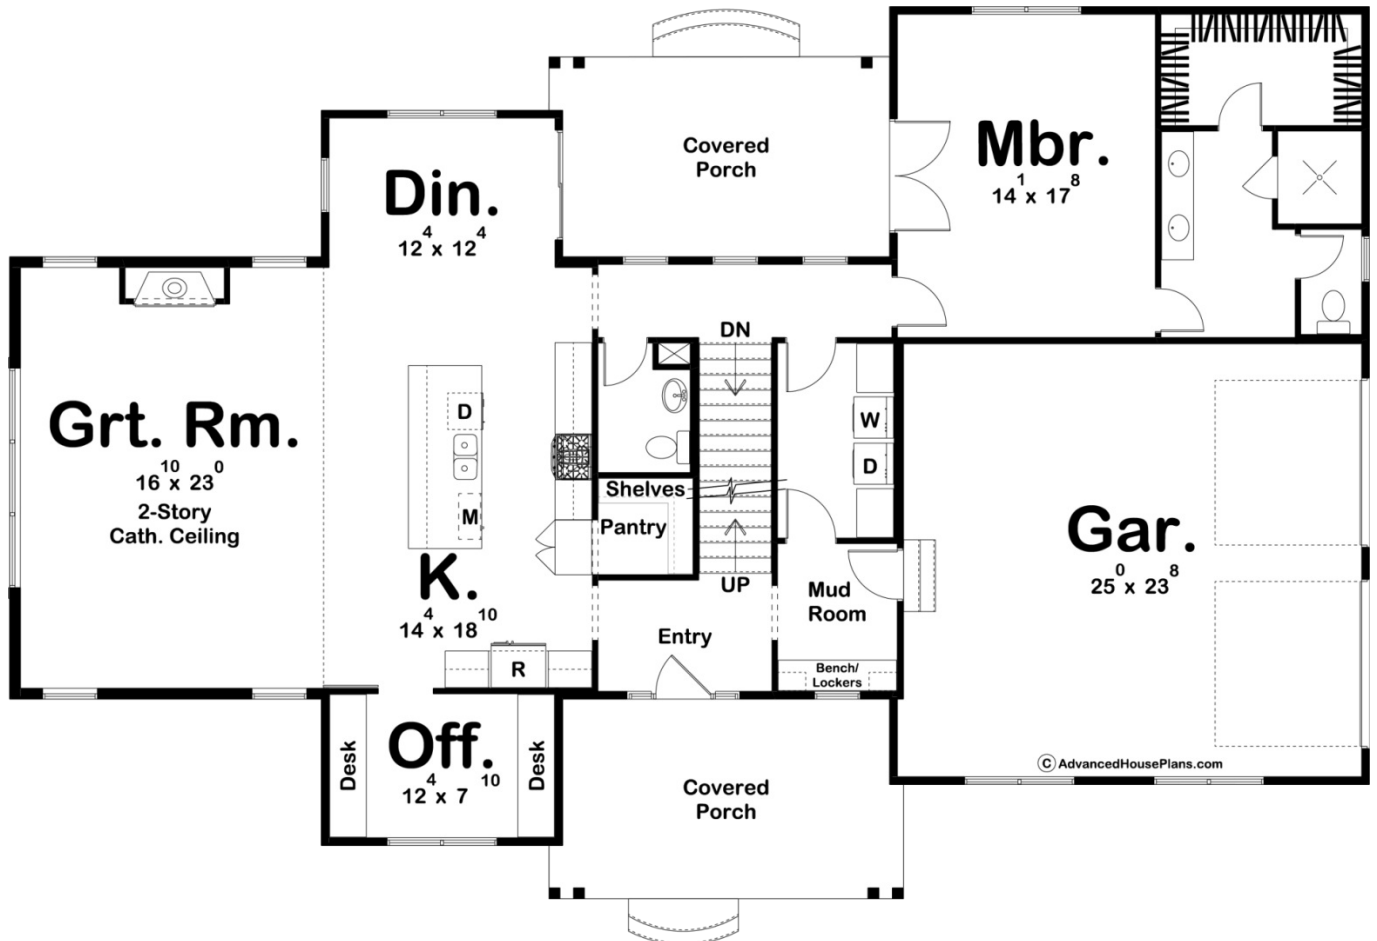

**30118 - Hay Springs Data Sheet**

2637 SQ FT	3 BEDS	3 BATHS	2 BAYS	74' 0" WIDE	48' 8" DEEP
---------------	-----------	------------	-----------	----------------	----------------

### Layout

Bedrooms	3
Bathrooms	3
Garage Bays	2

### Exterior Dimensions

Width	74' 0"
Depth	48' 8"
Ridge Height	28' 0"
<i>Calculated from main floor line</i>	

## Plan Description

The Hay Springs plan is a beautiful Modern Farmhouse that is loaded with amazing features. The exterior will blow everyone away with its contrasting siding, large windows, metal roof, and large front covered porch. The exterior is amazing... but the interior is even better. Just inside the home, guests are greeted by a wide open floor plan. The kitchen includes a large working island and a walk-in pantry with built in shelves. The great room lies under a soaring 2 story cathedral ceiling and is warmed by a stunning fireplace. The dining room leads to a large rear covered porch through a sliding glass door. Just off the kitchen a practical home office can be found with built-in desks. Tucked away on the rear of the home for maximum privacy is the master suite. The master bathroom includes his/her vanities, a walk-in shower, an enclosed toilet area, and a large walk-in closet. A set of French doors lead from the master bedroom to the rear covered porch. The second floor features 2 additional bedrooms. A loft area with a built-in desk shares a centrally located bathroom with the upstairs bedrooms. Back on the main floor, the homes 2 car side load garage accesses the home through a convenient mudroom that features a bench and lockers.