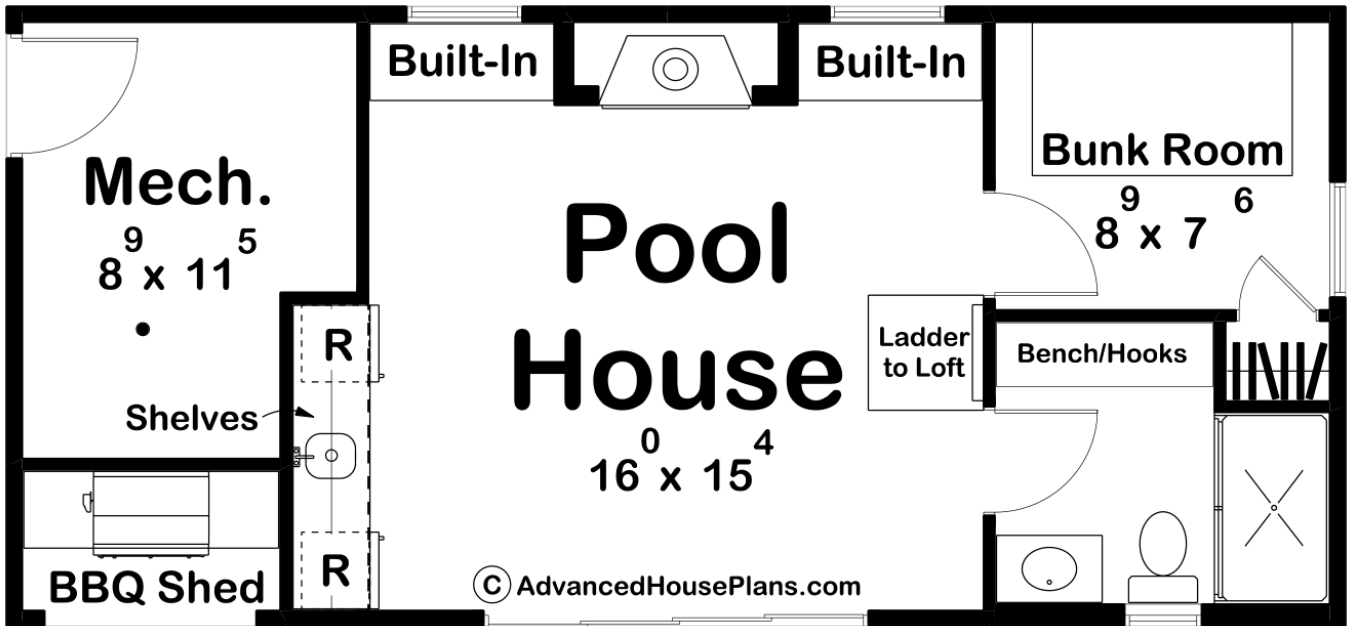

30242 - Holly Grove Data Sheet

| | | | | | |
|--------------|-----------|------------|-----------|----------------|----------------|
| 685 SQ FT | 0 BEDS | 1 BATHS | 0 BAYS | 34' 8" WIDE | 16' 0" DEEP |
|--------------|-----------|------------|-----------|----------------|----------------|

Construction Specs

Layout

Bathrooms 1

Square Footage

Main Level 427 Sq. Ft.

Second Level 258 Sq. Ft.

Total Finished Area 685 Sq. Ft.

Exterior Dimensions

Roof Pitches

Primary 10/12, Secondary 3/12

Main Wall Height

8'

Second Wall Height

5'

Plan Description

The modern farmhouse pool house is a stunning and functional addition to any backyard oasis. The pool house features a spacious and inviting living area with a cozy fireplace, perfect for relaxing with friends and family after a long day of swimming and playing in the pool. A wet bar with a sink, mini-fridge, and ample storage space is also included, making it easy to enjoy refreshing beverages and snacks without having to leave the pool area. The pool house also includes a full bathroom, complete with a shower, toilet, and sink, providing a convenient place to rinse off and freshen up after swimming. For added convenience, there is also a bunk room, featuring comfortable and stylish bunk beds, providing a fun and functional sleeping area for kids or guests. The loft above the living area is perfect for playing games, reading, or just hanging out. This versatile space can be used for a variety of purposes, depending on your needs and preferences. In addition to the main pool house, there is also a bbq shed that can be accessed from the exterior, providing a convenient and covered area for grilling and preparing meals. With ample seating and plenty of space to relax and unwind, the modern farmhouse pool house is the perfect place to enjoy the great outdoors and make lasting memories with family and friends.