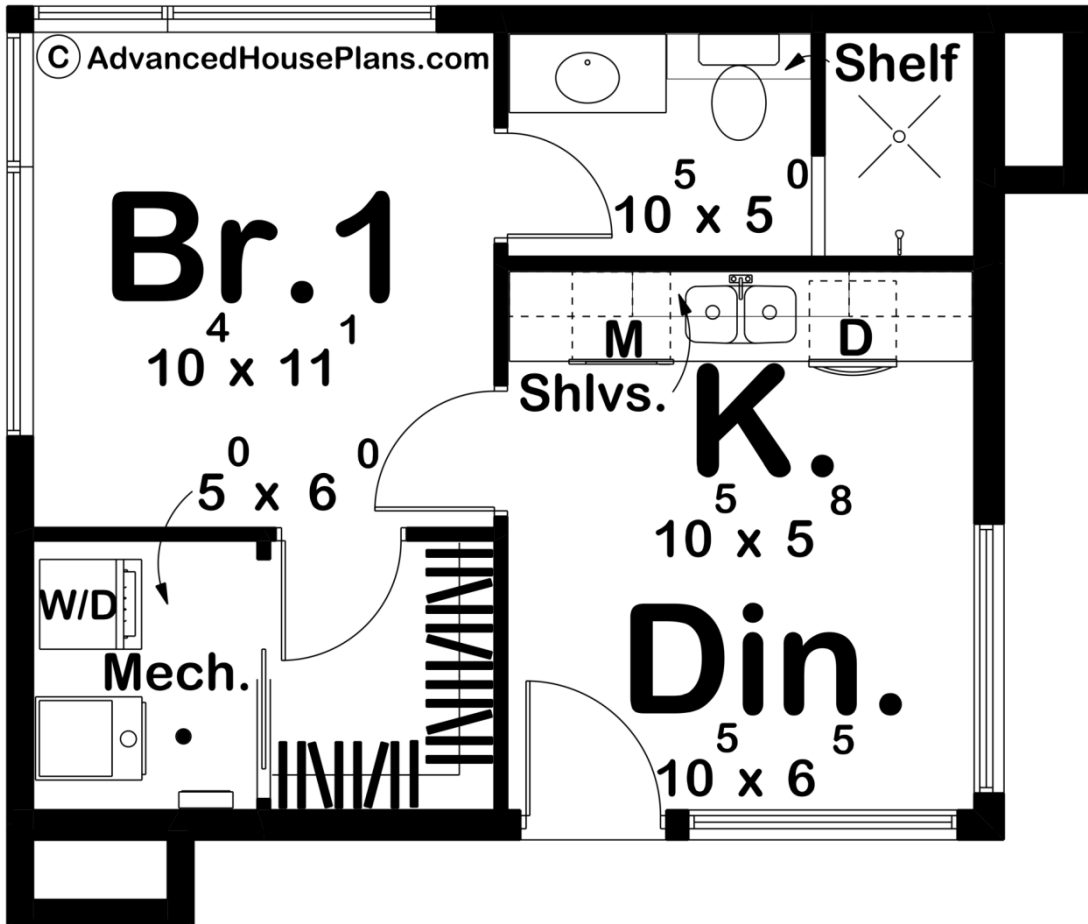

**30569 - Kendric Data Sheet**

|              |           |            |           |                |                |
|--------------|-----------|------------|-----------|----------------|----------------|
| 373<br>SQ FT | 1<br>BEDS | 1<br>BATHS | 0<br>BAYS | 24' 0"<br>WIDE | 20' 4"<br>DEEP |
|--------------|-----------|------------|-----------|----------------|----------------|

**Construction Specs**

Layout

Bedrooms

**Square Footage**

|                     |             |
|---------------------|-------------|
| Main Level          | 373 Sq. Ft. |
| Total Finished Area | 373 Sq. Ft. |

**Exterior Dimensions**

|  |        |
|--|--------|
| Width  | 24' 0" |
| Depth  | 20' 4" |
| Ridge Height<br><i>Calculated from main floor line</i> | 14' 1" |

**Default Construction Stats**

*Stats are unique to the individual plan.*