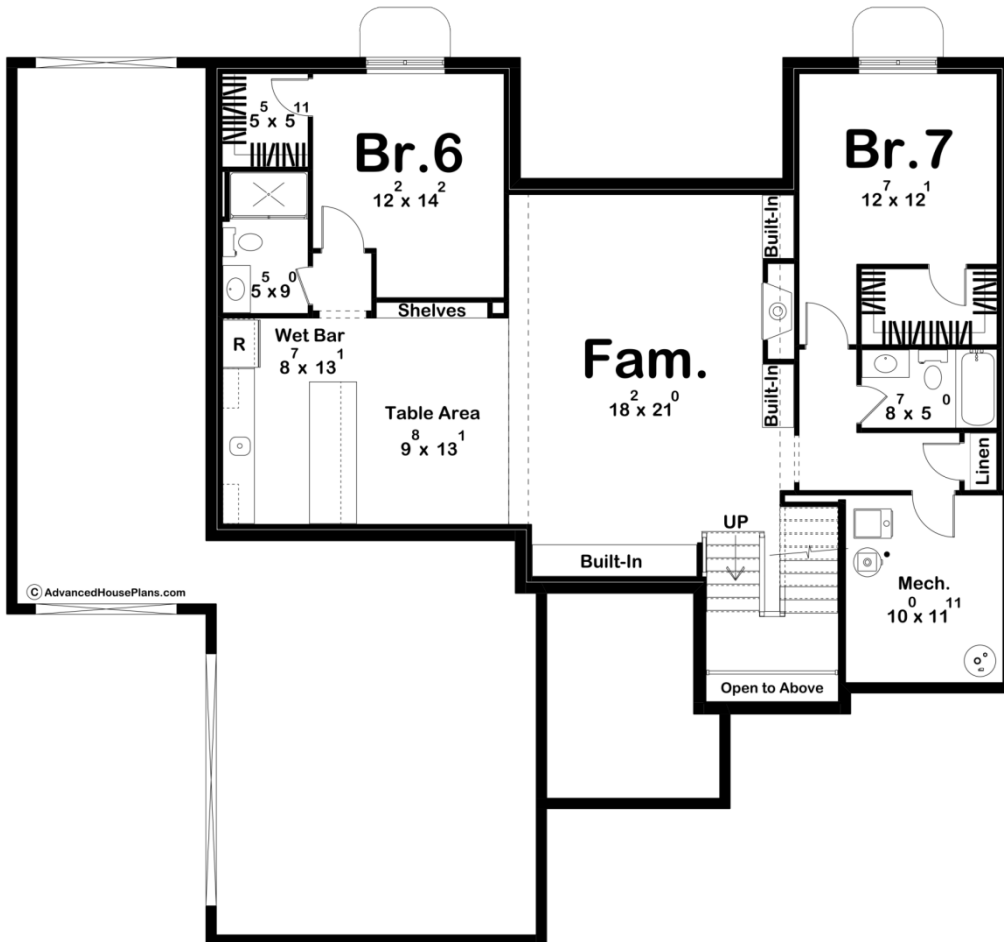

30414 - Marshall Way Data Sheet

2891 SQ FT	5 BEDS	4 BATHS	3 BAYS	64' 0" WIDE	65' 0" DEEP
---------------	-----------	------------	-----------	----------------	----------------

© AdvancedHousePlans.com

Construction Specs

Layout

Bedrooms	5
Bathrooms	4
Garage Bays	3

Square Footage

Main Level	1687 Sq. Ft.
Second Level	1204 Sq. Ft.
Covered Area	443 Sq. Ft.
Garage	997 Sq. Ft.
Total Finished Area	2891 Sq. Ft.

Exterior Dimensions

Width	64' 0"
Depth	65' 0"
Ridge Height <i>Calculated from main floor line</i>	31' 0"

Default Construction Stats

Stats are unique to the individual plan.

Foundation Type	Basement
Exterior Wall Construction	2x4
Roof Pitches	Primary 14/12, Secondary 8/12, Secondary 4/12
Foundation Wall Height	9'
Main Wall Height	10'
Second Wall Height	9'

Plan Description

Welcome to your dream home—a stunning 1 1/2 story modern cottage designed for comfort, luxury, and style. This architectural masterpiece boasts 5 spacious bedrooms and 4 beautifully appointed bathrooms, providing ample space for both family and guests. As you step into the foyer, you'll be greeted by an inviting atmosphere that seamlessly blends modern aesthetics with the warmth of a cottage retreat. The open concept main area is a true highlight, featuring a gourmet kitchen, a dining space, and a living area bathed in natural light from large windows. The kitchen is a chef's delight, equipped with a walk-in pantry for ample storage space. The dining area is perfect for hosting family dinners or entertaining friends, with easy access to outdoor spaces for al fresco dining. The living area is designed for relaxation and socializing, with a cozy fireplace. The high ceilings and thoughtfully placed windows create an airy ambiance, making the space feel even more expansive. The master suite is a sanctuary within your home. The spacious bedroom features large windows that invite the outdoors in, while the en-suite bathroom is a spa-like