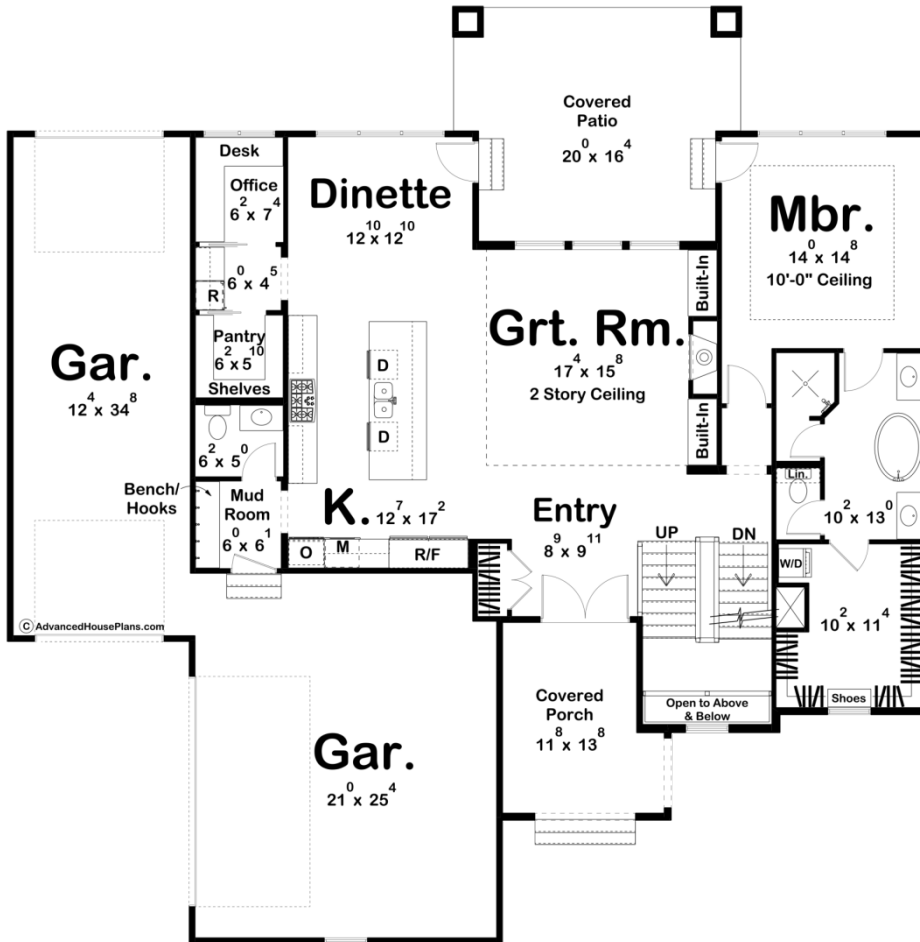

30414 - Marshall Way Data Sheet

2891 SQ FT	5 BEDS	4 BATHS	3 BAYS	64' 0" WIDE	65' 0" DEEP
---------------	-----------	------------	-----------	----------------	----------------

© AdvancedHousePlans.com

Construction Specs

Layout

Bedrooms	5
Bathrooms	4
Garage Bays	3

Square Footage

Main Level	1687 Sq. Ft.
Second Level	1204 Sq. Ft.
Covered Area	443 Sq. Ft.
Garage	997 Sq. Ft.
Total Finished Area	2891 Sq. Ft.

Exterior Dimensions

Width	64' 0"
Depth	65' 0"
Ridge Height <i>Calculated from main floor line</i>	31' 0"

Default Construction Stats

Stats are unique to the individual plan.

Foundation Type	Basement
Exterior Wall Construction	2x4
Roof Pitches	Primary 14/12, Secondary 8/12, Secondary 4/12
Foundation Wall Height	9'
Main Wall Height	10'
Second Wall Height	9'

Plan Description

Welcome to your dream home—a stunning 1 1/2 story modern cottage designed for comfort, luxury, and style. This architectural masterpiece boasts 5 spacious bedrooms and 4 beautifully appointed bathrooms, providing ample space for both family and guests. As you step into the foyer, you'll be greeted by an inviting atmosphere that seamlessly blends modern aesthetics with the warmth of a cottage retreat. The open concept main area is a true highlight, featuring a gourmet kitchen, a dining space, and a living area bathed in natural light from large windows. The kitchen is a chef's delight, equipped with a walk-in pantry for ample storage space. The dining area is perfect for hosting family dinners or entertaining friends, with easy access to outdoor spaces for al fresco dining. The living area is designed for relaxation and socializing, with a cozy fireplace. The high ceilings and thoughtfully placed windows create an airy ambiance, making the space feel even more expansive. The master suite is a sanctuary within your home. The spacious bedroom features large windows that invite the outdoors in, while the en-suite bathroom is a spa-like