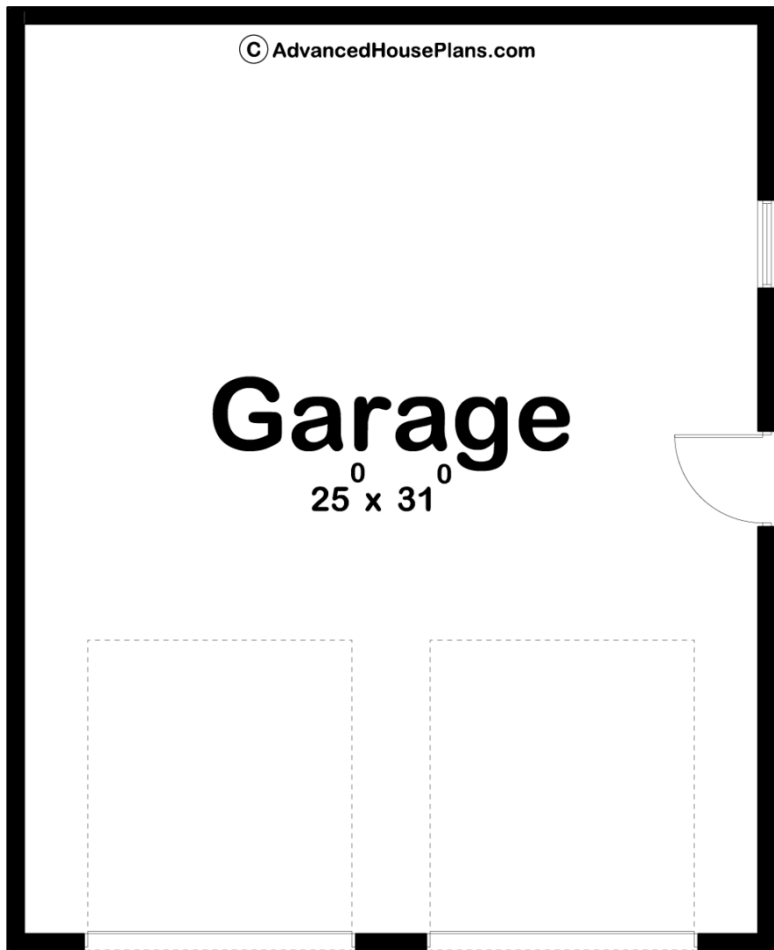

### 30060 - Odessa Data Sheet

0 SQ FT	0 BEDS	0 BATHS	2 BAYS	26' 0" WIDE	32' 0" DEEP
------------	-----------	------------	-----------	----------------	----------------

### Construction Specs

Layout

Garage Bays

## Square Footage

Garage	832 Sq. Ft.
--------	-------------

## Exterior Dimensions

Width	26' 0"
-------	--------

Depth	32' 0"
-------	--------

Ridge Height <i>Calculated from main floor line</i>	18' 0"
--	--------