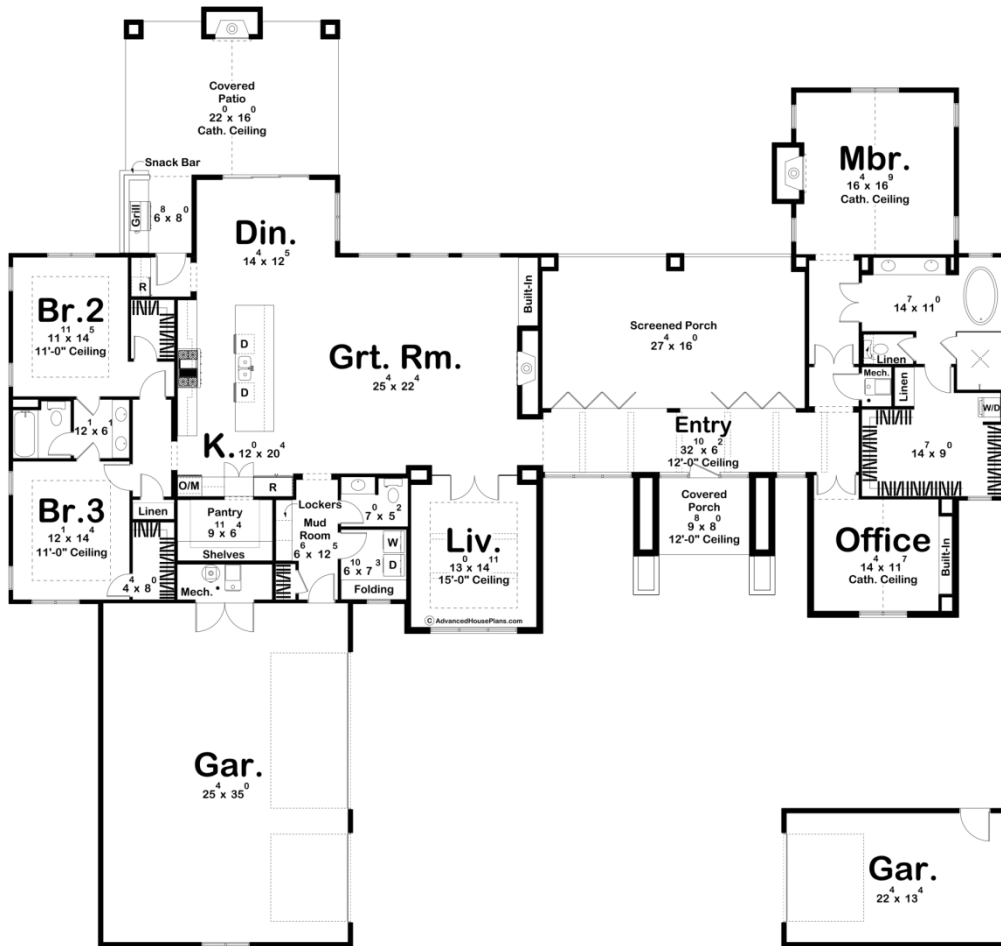

Construction Specs

Layout

Bedrooms