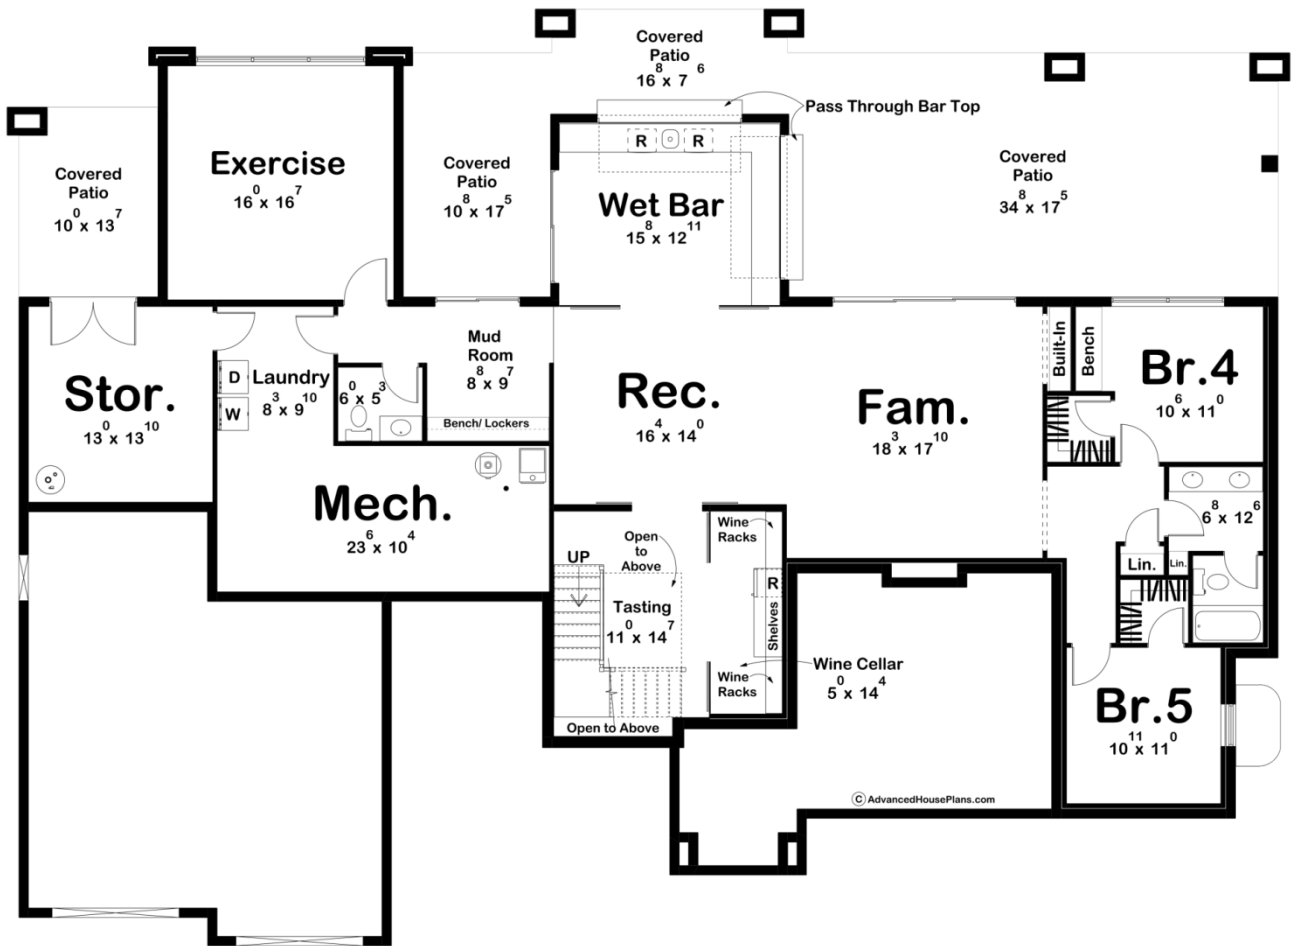

30432 - Pine Lake Data Sheet

2623 SQ FT	3 BEDS	3 BATHS	2 BAYS	90' 4" WIDE	66' 0" DEEP
---------------	-----------	------------	-----------	----------------	----------------

Construction Specs

Layout

Bedrooms	3
Bathrooms	3
Garage Bays	2

Square Footage

Main Level	2623 Sq. Ft.
Covered Area	799 Sq. Ft.
Garage	699 Sq. Ft.
Total Finished Area	2623 Sq. Ft.

Exterior Dimensions

Width	90' 4"
Depth	66' 0"
Ridge Height	16' 9"
<i>Calculated from main floor line</i>	