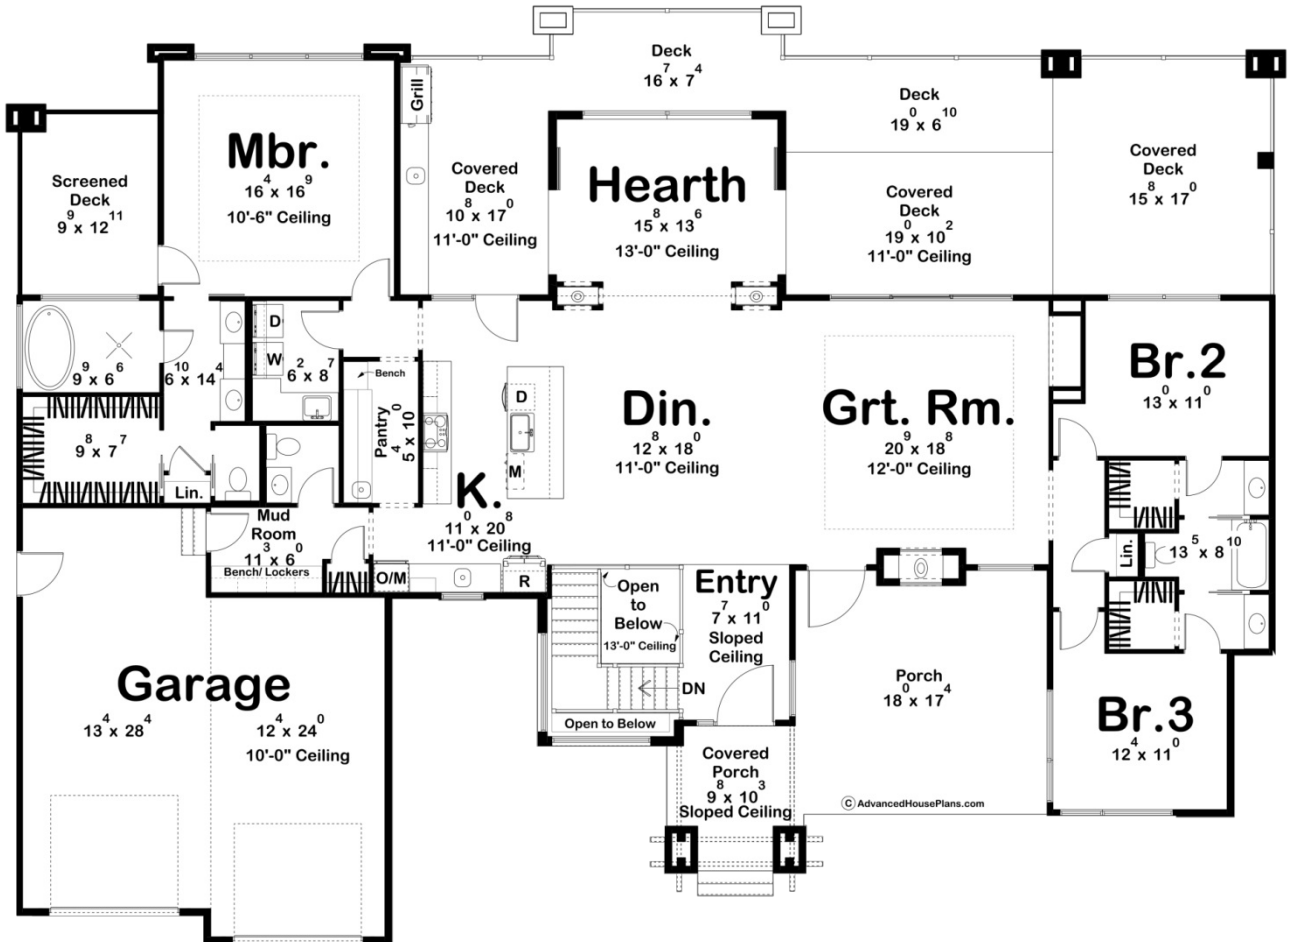

30432 - Pine Lake Data Sheet

2623 SQ FT	3 BEDS	3 BATHS	2 BAYS	90' 4" WIDE	66' 0" DEEP
---------------	-----------	------------	-----------	----------------	----------------

Construction Specs

Layout

Bedrooms	3
Bathrooms	3
Garage Bays	2

Square Footage

Main Level	2623 Sq. Ft.
Covered Area	799 Sq. Ft.
Garage	699 Sq. Ft.
Total Finished Area	2623 Sq. Ft.

Exterior Dimensions

Width	90' 4"
Depth	66' 0"
Ridge Height	16' 9"
<i>Calculated from main floor line</i>	