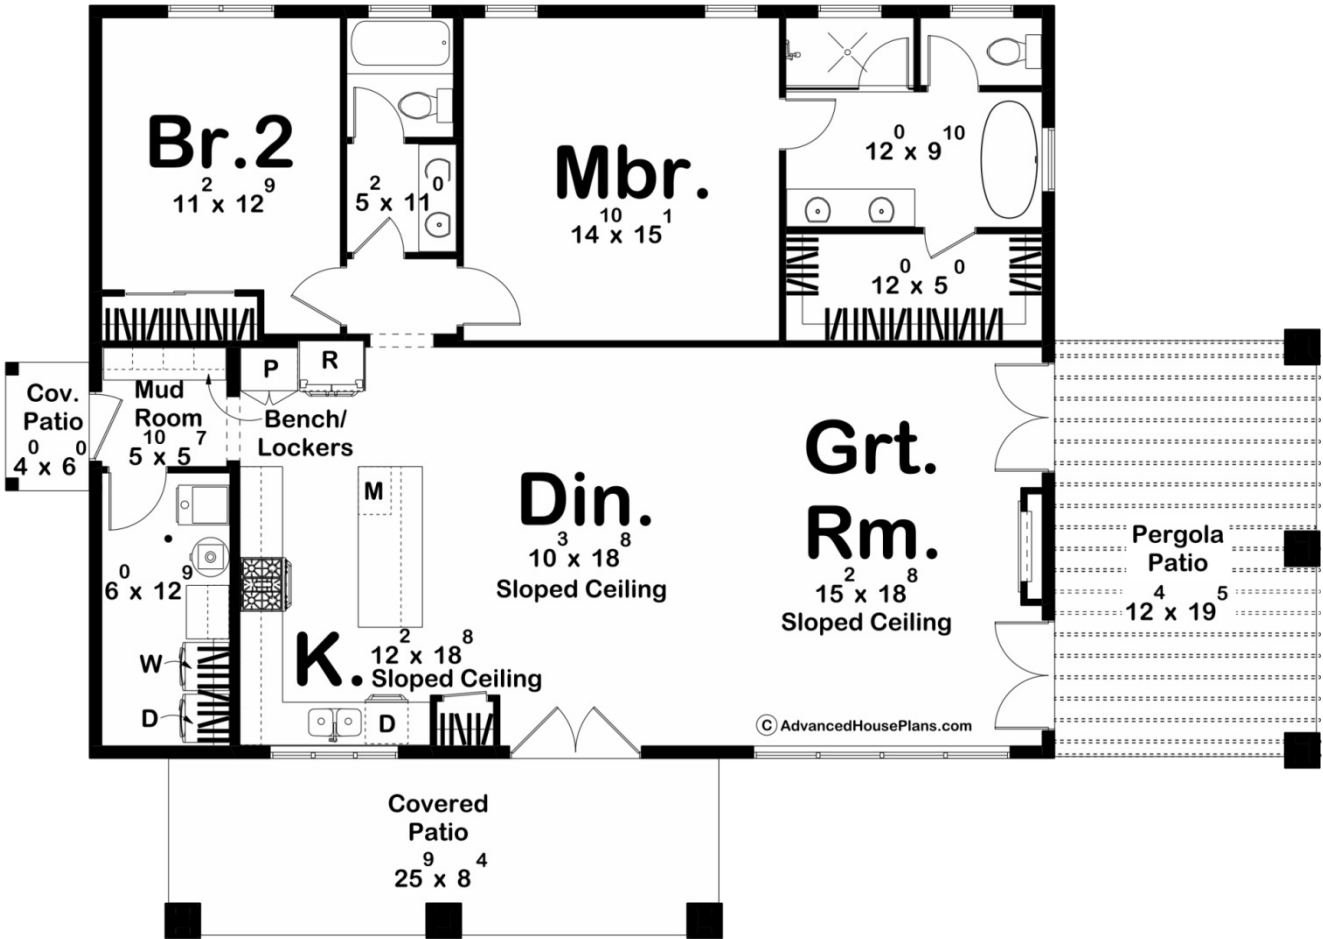

30329 - Rock Creek Data Sheet

1575 SQ FT	2 BEDS	2 BATHS	0 BAYS	61' 4" WIDE	43' 4" DEEP
---------------	-----------	------------	-----------	----------------	----------------

Construction Specs

Layout

Bedrooms

Square Footage

Main Level	1575 Sq. Ft.
Covered Area	238 Sq. Ft.
Total Finished Area	1575 Sq. Ft.

Exterior Dimensions

Width	61' 4"
Depth	43' 4"
Ridge Height <i>Calculated from main floor line</i>	18' 11"

Default Construction Stats*Stats are unique to the individual plan.*