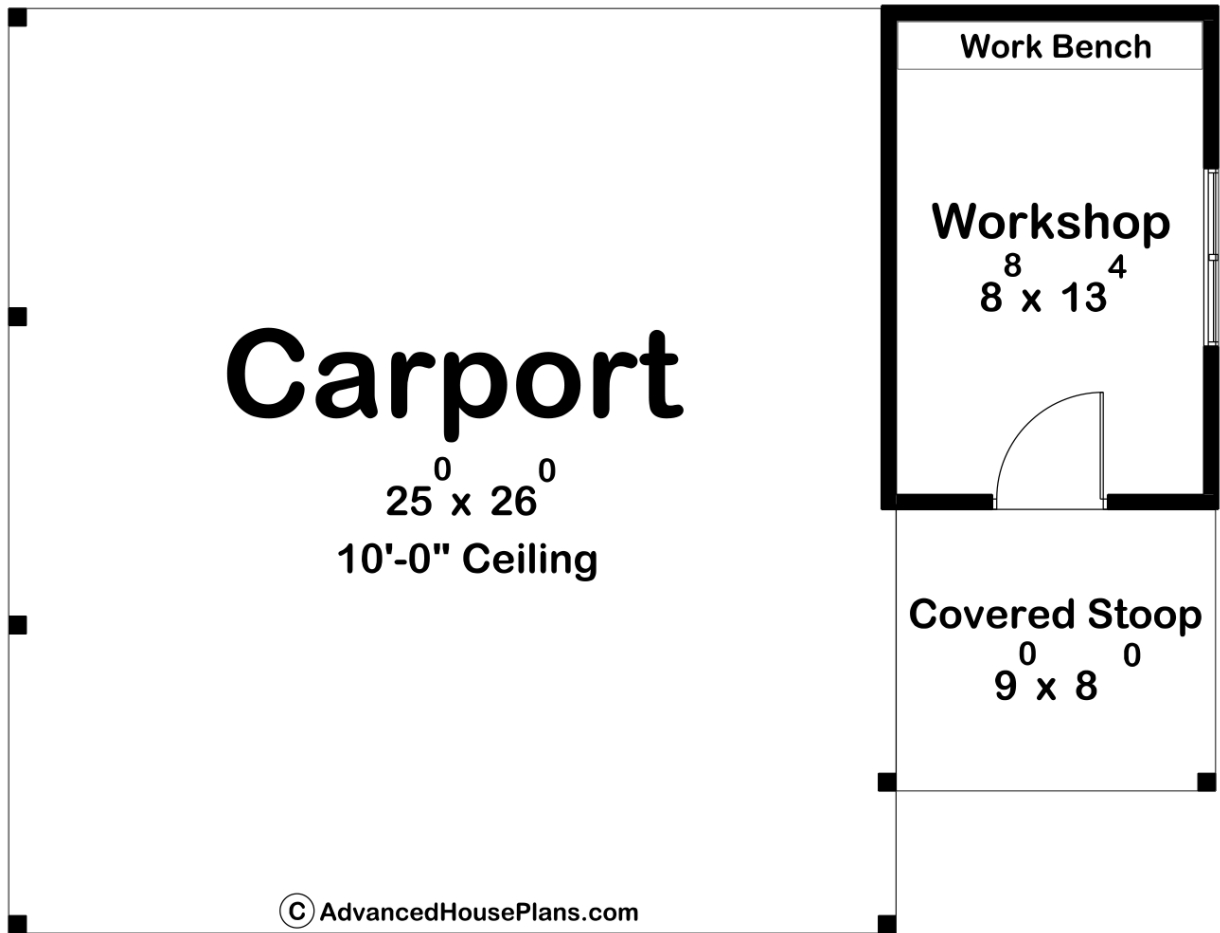

### 30383 - Roscoe Data Sheet

0 SQ FT	0 BEDS	0 BATHS	2 BAYS	34' 0" WIDE	26' 0" DEEP
------------	-----------	------------	-----------	----------------	----------------

## Square Footage

Covered Area 645 Sq. Ft.

## Exterior Dimensions

Width 34' 0"

Depth 26' 0"

Ridge Height 20' 6"  
*Calculated from main floor line*

## Plan Description

Workshop SQ FT: 131 Carport SQ FT: 645 Covered Stoop SQ FT: 72 The carport ceiling is 10' high while the workshop ceiling is 8' high. Welcome to the epitome of rustic elegance and functional design – the Modern Farmhouse 2-Carport Plan with a gable roof. This architectural gem seamlessly blends the charm of traditional farmsteads with the convenience and style of contemporary living. The carport's dual bays offer shelter for two vehicles, ensuring they're protected from the elements year-round. Its open sides provide a sense of airiness, enabling you to savor the surrounding landscape as you enter and exit your vehicles. Connected to the carport is a workshop area that seamlessly bridges the gap between craftsmanship and convenience. This workspace is bathed in natural light streaming through a large window that frames the scenic outdoors, creating an inspiring atmosphere for your creative endeavors. Step beyond the workshop, and you'll discover a covered stoop – a charming extension that invites relaxation and connection. This area is sheltered by the continuation of the shed roof, offering a shaded retreat where you can unwind, sip your morning coffee, or engage in conversation with friends and family. Whether you're a hobbyist, a craftsman, or simply seeking a harmonious space where functionality meets beauty, this design promises to exceed your expectations and become a cherished cornerstone of your home.