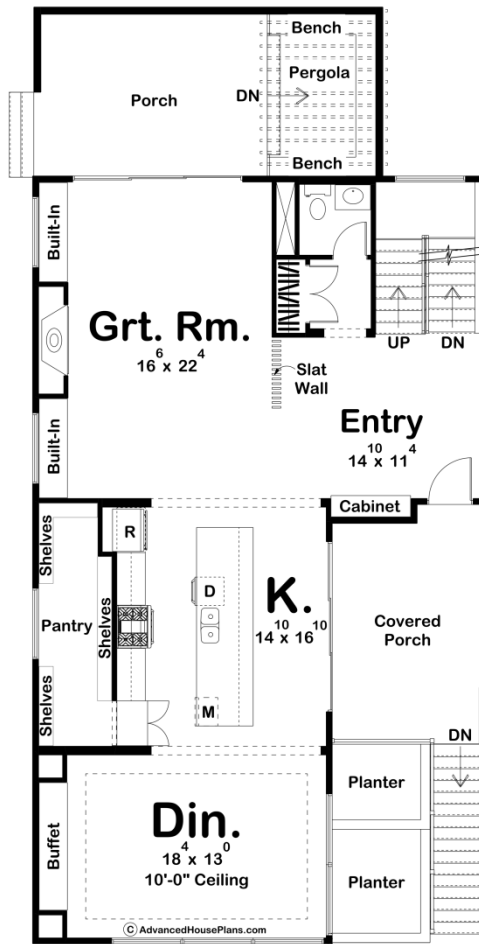

30218 - Union Square Data Sheet

2920 SQ FT	3 BEDS	4 BATHS	2 BAYS	32' 0" WIDE	66' 0" DEEP
---------------	-----------	------------	-----------	----------------	----------------

Construction Specs

Layout

Bedrooms	3
Bathrooms	4
Garage Bays	2

Square Footage

Main Level	1388 Sq. Ft.
Second Level	1299 Sq. Ft.
Basement Level	233 Sq. Ft.
Covered Area	175 Sq. Ft.
Garage	437 Sq. Ft.
Total Finished Area	2920 Sq. Ft.

Exterior Dimensions

Width	32' 0"
Depth	66' 0"
Ridge Height <i>Calculated from main floor line</i>	25' 7"

Plan Description

The Union Square plan is a cozy modern style house plan that is perfect from coast to coast. As soon as you enter the property, you're greeted with gorgeous views and a beautifully structured entryway. A bench and lockers acts as a mudroom as well as a catch all after walking in from the garage, but with it being on the foundation level, any messes here are unnoticeable to guests. Take a walk up the stairs to experience the main level of this plan. Complete with an open floor plan, the kitchen, great room, and dining room on this level make it a great space for entertaining while not disturbing those who may be in bedrooms. A large walk-in pantry can be found behind the kitchen, as well as built-in shelves in the great, allowing the plan to have the maximum amount of space. The second level of the Union Square plan is complete with three bedrooms, the master, as well as two additional bedrooms, all with walk-in closets. Both bedrooms share a bathroom, while the master suite has a large walk-in, with two vanities. Two