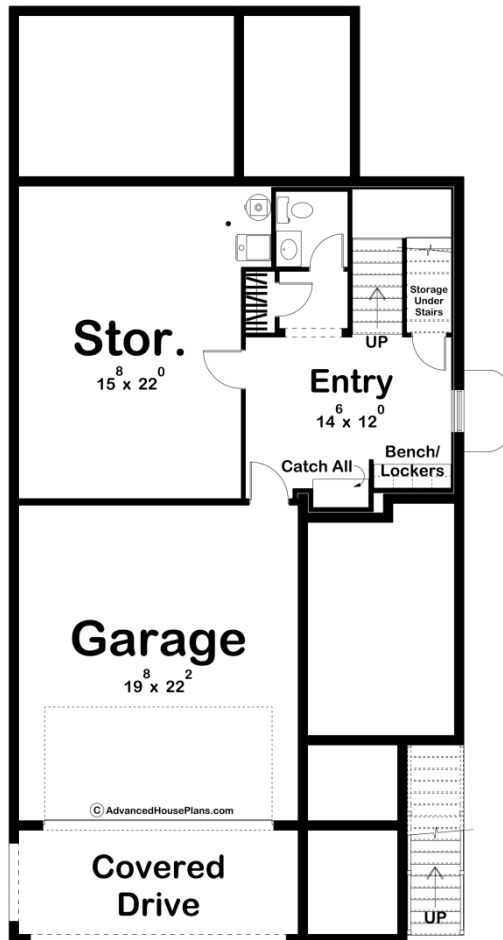

30218 - Union Square Data Sheet

2920 SQ FT	3 BEDS	4 BATHS	2 BAYS	32' 0" WIDE	66' 0" DEEP
---------------	-----------	------------	-----------	----------------	----------------

Construction Specs

Layout

Bedrooms	3
Bathrooms	4
Garage Bays	2

Square Footage

Main Level	1388 Sq. Ft.
Second Level	1299 Sq. Ft.
Basement Level	233 Sq. Ft.
Covered Area	175 Sq. Ft.
Garage	437 Sq. Ft.
Total Finished Area	2920 Sq. Ft.

Exterior Dimensions

Width	32' 0"
Depth	66' 0"
Ridge Height <i>Calculated from main floor line</i>	25' 7"

Default Construction Stats

Stats are unique to the individual plan.

Foundation Type	Basement
Exterior Wall Construction	2x4
Roof Pitches	Flat
Foundation Wall Height	10'
Main Wall Height	10'
Second Wall Height	9'

Plan Description

The Union Square plan is a cozy modern style house plan that is perfect from coast to coast. As soon as you enter the property, you're greeted with gorgeous views and a beautifully structured entryway. A bench and lockers acts as a mudroom as well as a catch all after walking in from the garage, but with it being on the foundation level, any messes here are unnoticeable to guests. Take a walk up the stairs to experience the main level of this plan. Complete with an open floor plan, the kitchen, great room, and dining room on this level make it a great space for entertaining while not disturbing those who may be in bedrooms. A large walk-in pantry can be found behind the kitchen, as well as built-in shelves in the great, allowing the plan to have the maximum amount of space. The second level of the Union Square plan is complete with three bedrooms, the master, as well as two additional bedrooms, all with walk-in closets. Both bedrooms share a bathroom, while the master suite has a large walk-in, with two vanities. Two