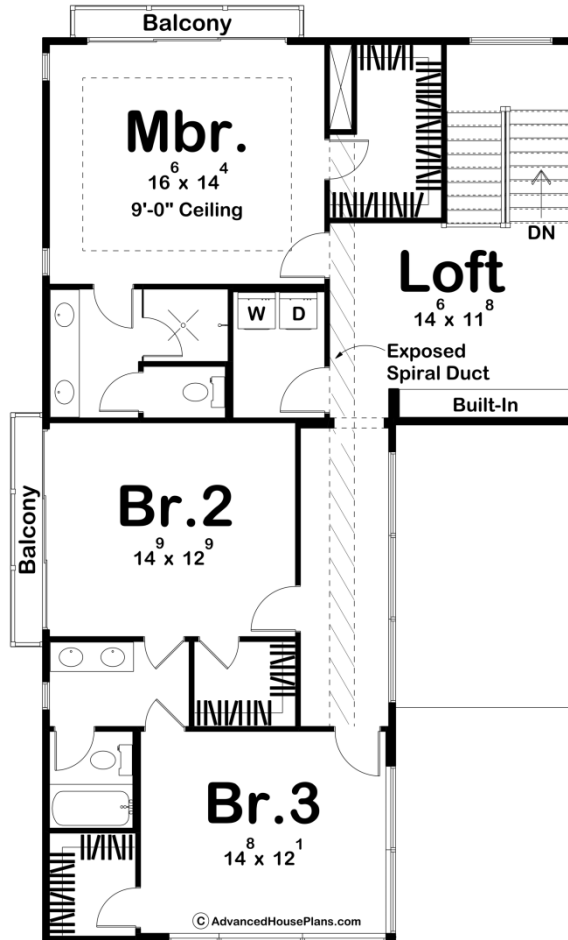

30218 - Union Square Data Sheet

2920 SQ FT	3 BEDS	4 BATHS	2 BAYS	32' 0" WIDE	66' 0" DEEP
---------------	-----------	------------	-----------	----------------	----------------

Construction Specs

Layout

Bedrooms	3
Bathrooms	4
Garage Bays	2

Square Footage

Main Level	1388 Sq. Ft.
Second Level	1299 Sq. Ft.
Basement Level	233 Sq. Ft.
Covered Area	175 Sq. Ft.
Garage	437 Sq. Ft.
Total Finished Area	2920 Sq. Ft.

Exterior Dimensions

Width	32' 0"
Depth	66' 0"
Ridge Height <i>Calculated from main floor line</i>	25' 7"

Default Construction Stats

Stats are unique to the individual plan.

Foundation Type	Basement
Exterior Wall Construction	2x4
Roof Pitches	Flat
Foundation Wall Height	10'
Main Wall Height	10'
Second Wall Height	9'

Plan Description

The Union Square plan is a cozy modern style house plan that is perfect from coast to coast. As soon as you enter the property, you're greeted with gorgeous views and a beautifully structured entryway. A bench and lockers acts as a mudroom as well as a catch all after walking in from the garage, but with it being on the foundation level, any messes here are unnoticeable to guests. Take a walk up the stairs to experience the main level of this plan. Complete with an open floor plan, the kitchen, great room, and dining room on this level make it a great space for entertaining while not disturbing those who may be in bedrooms. A large walk-in pantry can be found behind the kitchen, as well as built-in shelves in the great, allowing the plan to have the maximum amount of space. The second level of the Union Square plan is complete with three bedrooms, the master, as well as two additional bedrooms, all with walk-in closets. Both bedrooms share a bathroom, while the master suite has a large walk-in, with two vanities. Two