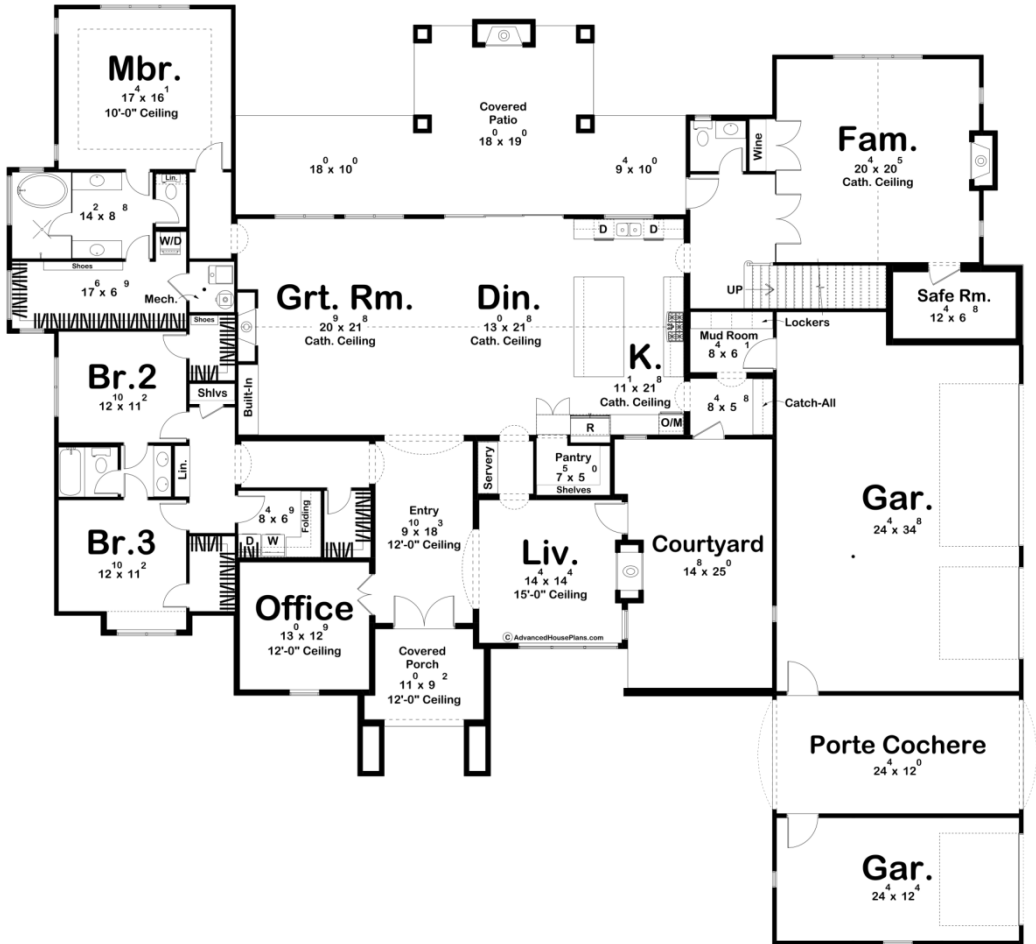

30402 - Vanderbilt Data Sheet

4714 SQ FT	5 BEDS	4 BATHS	4 BAYS	101' 8" WIDE	94' 0" DEEP
---------------	-----------	------------	-----------	-----------------	----------------

Construction Specs

Layout

Bedrooms	5
Bathrooms	4
Garage Bays	4

Plan Description

Introducing a picturesque modern cottage style home: Vanderbilt. This charming 1.5 story home embodies the epitome of contemporary elegance and cozy comfort. A fusion of classic cottage charm and modern functionality, this residence boasts a four-car garage with a porte cochere, ensuring both convenience and usefulness. As you step through the spacious entry, you are led to an expansive open floor plan that seamlessly integrates the kitchen, dining area, and great room, creating an ideal space for gatherings and relaxation. The soaring cathedral ceilings paired with large windows and doors lend an airy and spacious ambiance to the main living area allowing for plenty of natural light. Adjacent to the kitchen is a spacious family room with glass doors, a cozy fireplace, and a small wine closet for beverage necessities. Also included in this modern cottage oasis is a home office, additional living room and a storm shelter suitable for universal needs. With five generously-sized bedrooms, including a luxurious master suite, this home provides ample space for family and guests alike. The master suite boasts a spa-like ensuite bathroom and a walk-in closet, offering a private sanctuary for relaxation and rejuvenation. Completing the picture-perfect setting is a charming courtyard, offering a secluded oasis for outdoor enjoyment and peaceful reflection. Whether you're lounging on the patio, gathering around the fireplace in the great room, or exploring the lush surroundings, this modern cottage offers a harmonious blend of style, comfort, and sophistication for modern living at its finest.