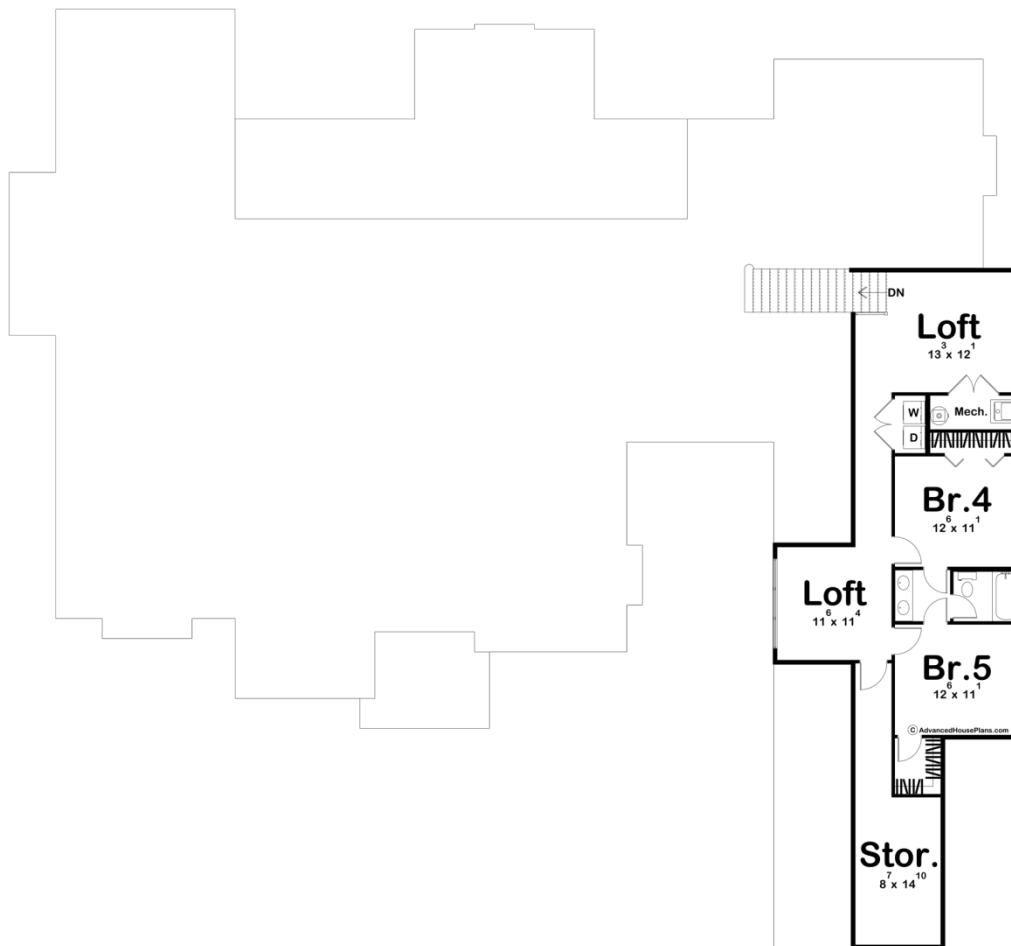

30402 - Vanderbilt Data Sheet

4714 SQ FT	5 BEDS	4 BATHS	4 BAYS	101' 8" WIDE	94' 0" DEEP
---------------	-----------	------------	-----------	-----------------	----------------

Construction Specs

Layout

Bedrooms	5
Bathrooms	4
Garage Bays	4

Plan Description

Introducing a picturesque modern cottage style home: Vanderbilt. This charming 1.5 story home embodies the epitome of contemporary elegance and cozy comfort. A fusion of classic cottage charm and modern functionality, this residence boasts a four-car garage with a porte cochere, ensuring both convenience and usefulness. As you step through the spacious entry, you are led to an expansive open floor plan that seamlessly integrates the kitchen, dining area, and great room, creating an ideal space for gatherings and relaxation. The soaring cathedral ceilings paired with large windows and doors lend an airy and spacious ambiance to the main living area allowing for plenty of natural light. Adjacent to the kitchen is a spacious family room with glass doors, a cozy fireplace, and a small wine closet for beverage necessities. Also included in this modern cottage oasis is a home office, additional living room and a storm shelter suitable for universal needs. With five generously-sized bedrooms, including a luxurious master suite, this home provides ample space for family and guests alike. The master suite boasts a spa-like ensuite bathroom and a walk-in closet, offering a private sanctuary for relaxation and rejuvenation. Completing the picture-perfect setting is a charming courtyard, offering a secluded oasis for outdoor enjoyment and peaceful reflection. Whether you're lounging on the patio, gathering around the fireplace in the great room, or exploring the lush surroundings, this modern cottage offers a harmonious blend of style, comfort, and sophistication for modern living at its finest.