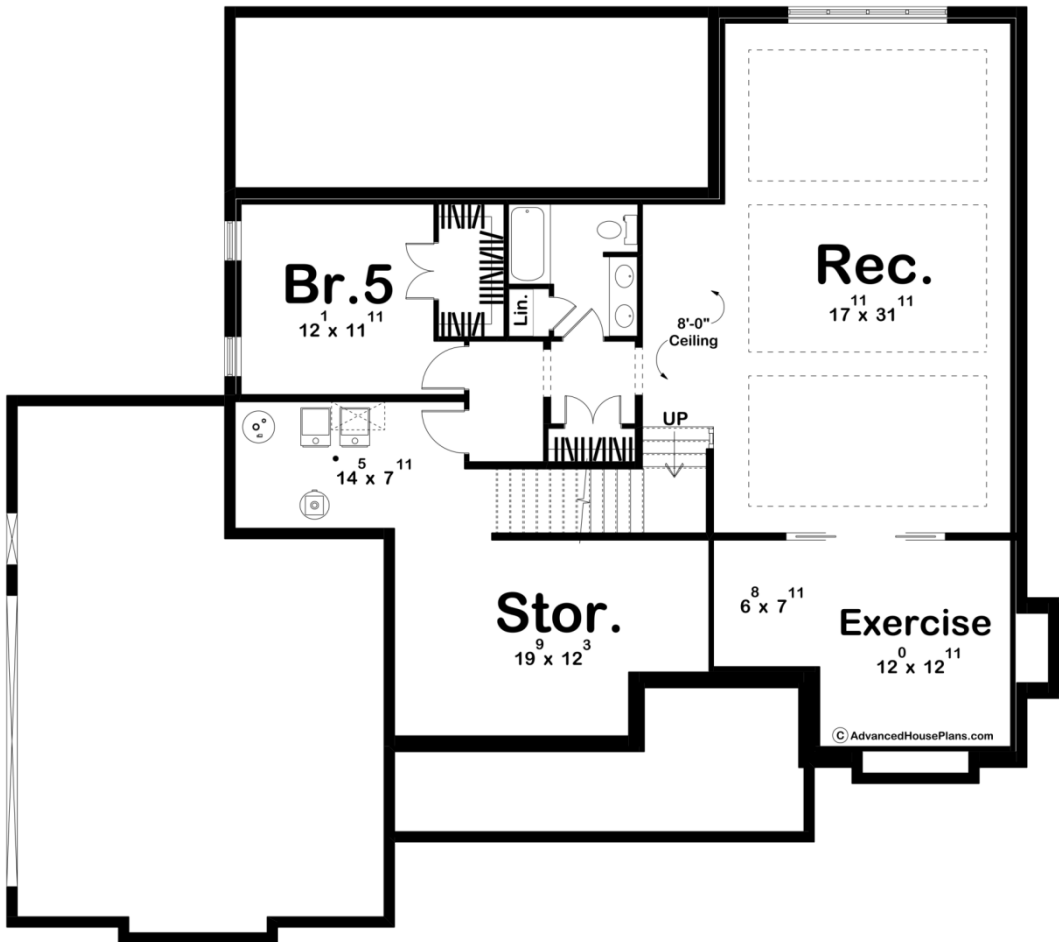

**30307 - Waldron Heights Data Sheet**

3469 SQ FT	4 BEDS	4 BATHS	2 BAYS	66' 4" WIDE	58' 8" DEEP
---------------	-----------	------------	-----------	----------------	----------------

Construction Specs

## Layout

Bedrooms	4
Bathrooms	4
Garage Bays	2

## Exterior Dimensions

Width	66' 4"
Depth	58' 8"
Ridge Height <i>Calculated from main floor line</i>	30' 3"

## Plan Description

This charming two-story modern cottage boasts a striking exterior featuring a combination of timeless brick, contemporary board and batten siding and lap siding. A covered porch is featured on both the front and rear of the house, inviting residents and guests alike to relax and enjoy the serene surroundings. A side load garage seamlessly blends into the design, offering convenience and additional storage space. Upon entering, you are greeted by an inviting foyer which leads you to an open-concept living space that seamlessly connects the dining, great room, dinette area and kitchen. The dinette space includes a unique wine closet, perfect for storing and showcasing your favorite vintages. The expansive kitchen is a chef's dream, complete with sleek countertops, high-end appliances, and a charming coffee bar, providing a cozy spot to start your day. Ascending the stairs, you'll find the luxurious master bedroom retreat, featuring a mini bar for added indulgence and a spacious walk-in closet to accommodate even the most extensive wardrobe collections. Three additional bedrooms offer ample space for family