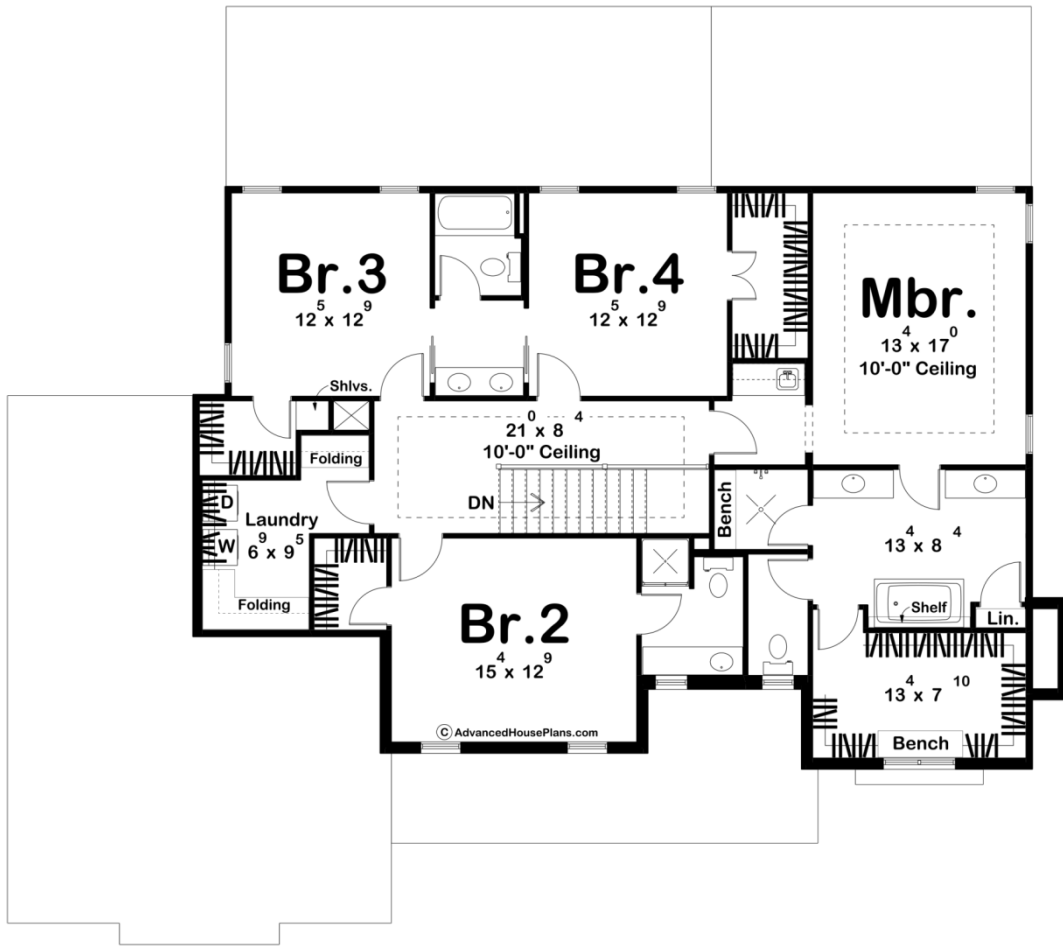

**30307 - Waldron Heights Data Sheet**

3469 SQ FT	4 BEDS	4 BATHS	2 BAYS	66' 4" WIDE	58' 8" DEEP
---------------	-----------	------------	-----------	----------------	----------------

Construction Specs

## Layout

Bedrooms	4
Bathrooms	4
Garage Bays	2

## Square Footage

Main Level	1836 Sq. Ft.
Second Level	1633 Sq. Ft.
Covered Area	545 Sq. Ft.
Garage	708 Sq. Ft.
Total Finished Area	3469 Sq. Ft.

## Exterior Dimensions

Width	66' 4"
Depth	58' 8"
Ridge Height <i>Calculated from main floor line</i>	30' 3"