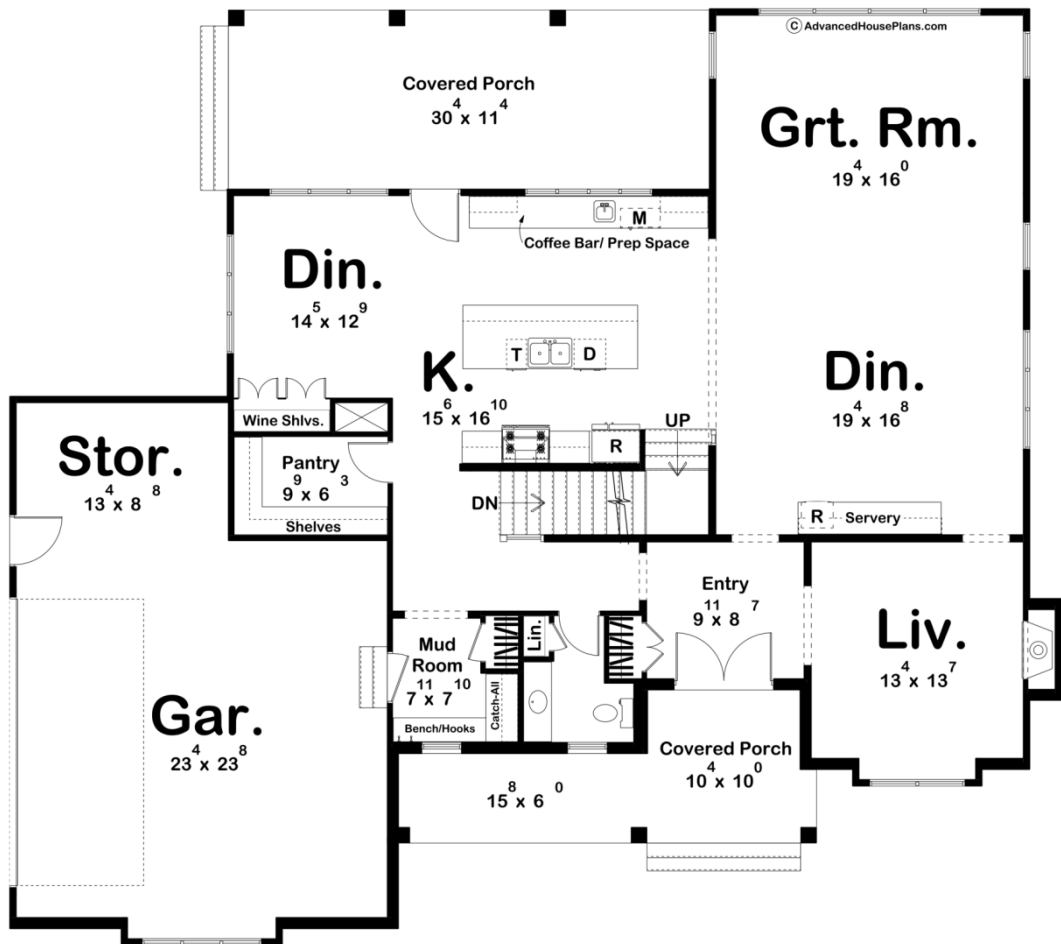

**30307 - Waldron Heights Data Sheet**

3469 SQ FT	4 BEDS	4 BATHS	2 BAYS	66' 4" WIDE	58' 8" DEEP
---------------	-----------	------------	-----------	----------------	----------------

Construction Specs

## Layout

Bedrooms	4
Bathrooms	4
Garage Bays	2

## Exterior Dimensions

Width	66' 4"
Depth	58' 8"
Ridge Height <i>Calculated from main floor line</i>	30' 3"

## Plan Description

This charming two-story modern cottage boasts a striking exterior featuring a combination of timeless brick, contemporary board and batten siding and lap siding. A covered porch is featured on both the front and rear of the house, inviting residents and guests alike to relax and enjoy the serene surroundings. A side load garage seamlessly blends into the design, offering convenience and additional storage space. Upon entering, you are greeted by an inviting foyer which leads you to an open-concept living space that seamlessly connects the dining, great room, dinette area and kitchen. The dinette space includes a unique wine closet, perfect for storing and showcasing your favorite vintages. The expansive kitchen is a chef's dream, complete with sleek countertops, high-end appliances, and a charming coffee bar, providing a cozy spot to start your day. Ascending the stairs, you'll find the luxurious master bedroom retreat, featuring a mini bar for added indulgence and a spacious walk-in closet to accommodate even the most extensive wardrobe collections. Three additional bedrooms offer ample space for family