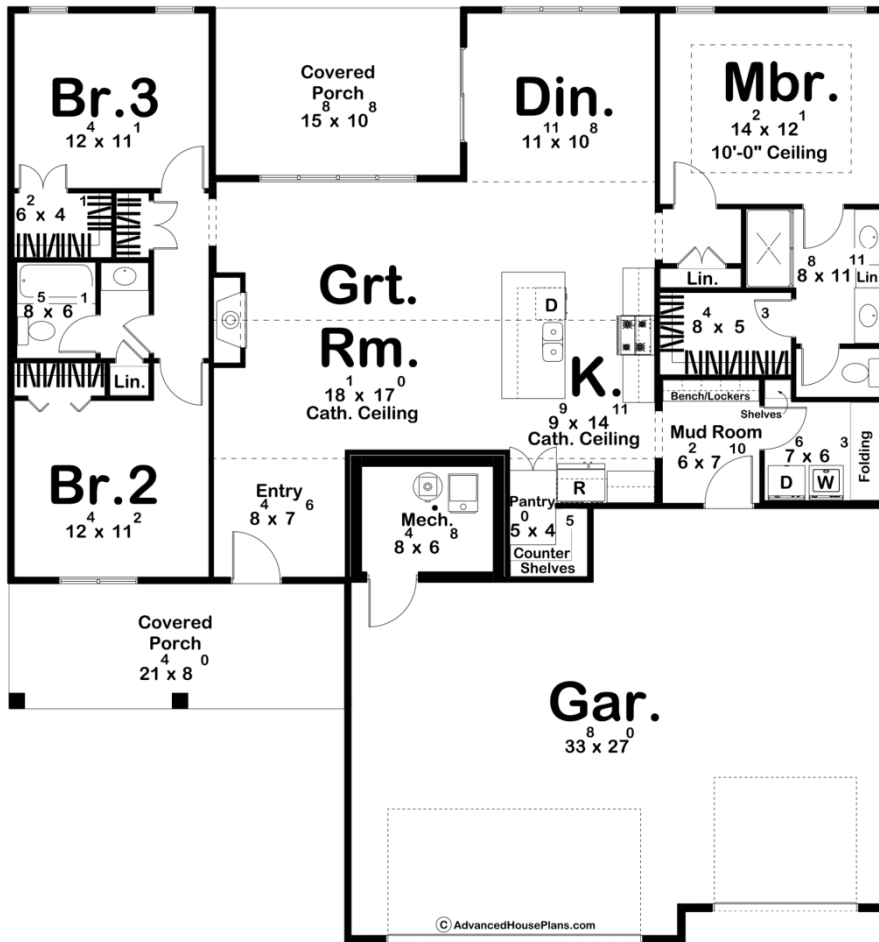

**30534 - Walworth Data Sheet**

1689 SQ FT	3 BEDS	2 BATHS	3 BAYS	55' 8" WIDE	59' 0" DEEP
---------------	-----------	------------	-----------	----------------	----------------

**Construction Specs**

**Layout**

## Plan Description

Welcome to a charming 1-story traditional style home, designed for comfort and practicality. This residence features a spacious layout with 3 bedrooms, 2 bathrooms, and a 3-car garage, ensuring ample space for both living and storage needs. As you approach the house, a gracious front covered porch invites you to step inside. Upon entering, you're greeted by an expansive open floor plan that seamlessly connects the great room and kitchen area. The cathedral ceiling enhances the sense of openness and airiness in this central living space, creating a feeling of grandeur and warmth. The kitchen, a focal point of the home, boasts modern amenities and ample counter space, perfect for both everyday meals and entertaining guests. Adjacent to the kitchen is a dining area, strategically positioned to overlook the rear covered porch, ideal for enjoying meals outdoors or simply relaxing with a cup of coffee. The bedrooms are well-appointed, offering comfort and privacy. The master bedroom includes an ensuite bathroom and generous closet space, while the additional bedrooms share a conveniently located full bathroom. With its thoughtful layout and blend of functionality and elegance, this 1-story house plan embodies the essence of comfortable living, making it a perfect retreat for families or individuals looking to enjoy a relaxed lifestyle.