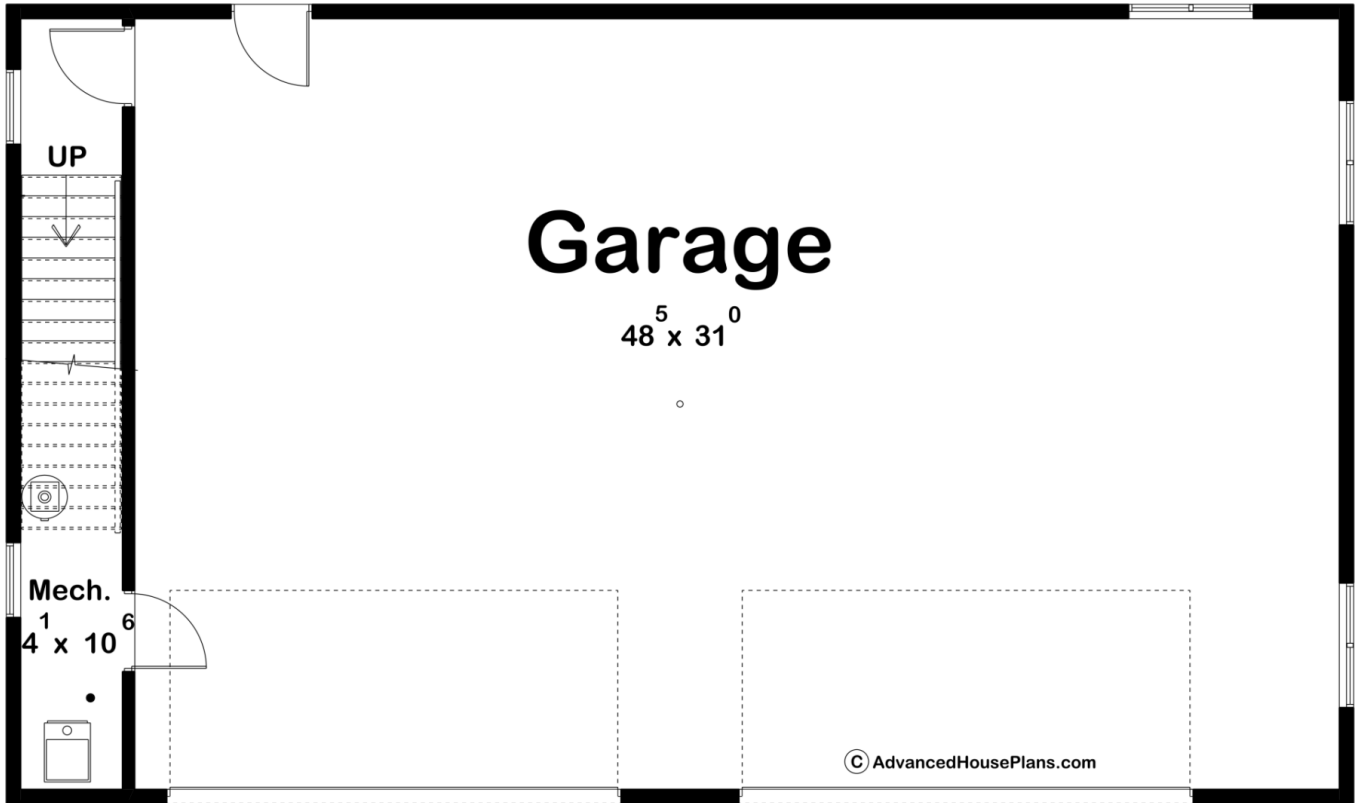

30429 - Weddle Data Sheet

1728 SQ FT	2 BEDS	1 BATHS	4 BAYS	54' 0" WIDE	32' 0" DEEP
---------------	-----------	------------	-----------	----------------	----------------

Construction Specs

Layout

Bedrooms	2
Bathrooms	1
Garage Bays	4

Square Footage

Second Level	1728 Sq. Ft.
Garage	1581 Sq. Ft.
Total Finished Area	1728 Sq. Ft.

Exterior Dimensions

Width	54' 0"
Depth	32' 0"
Ridge Height <i>Calculated from main floor line</i>	31' 0"

Default Construction Stats