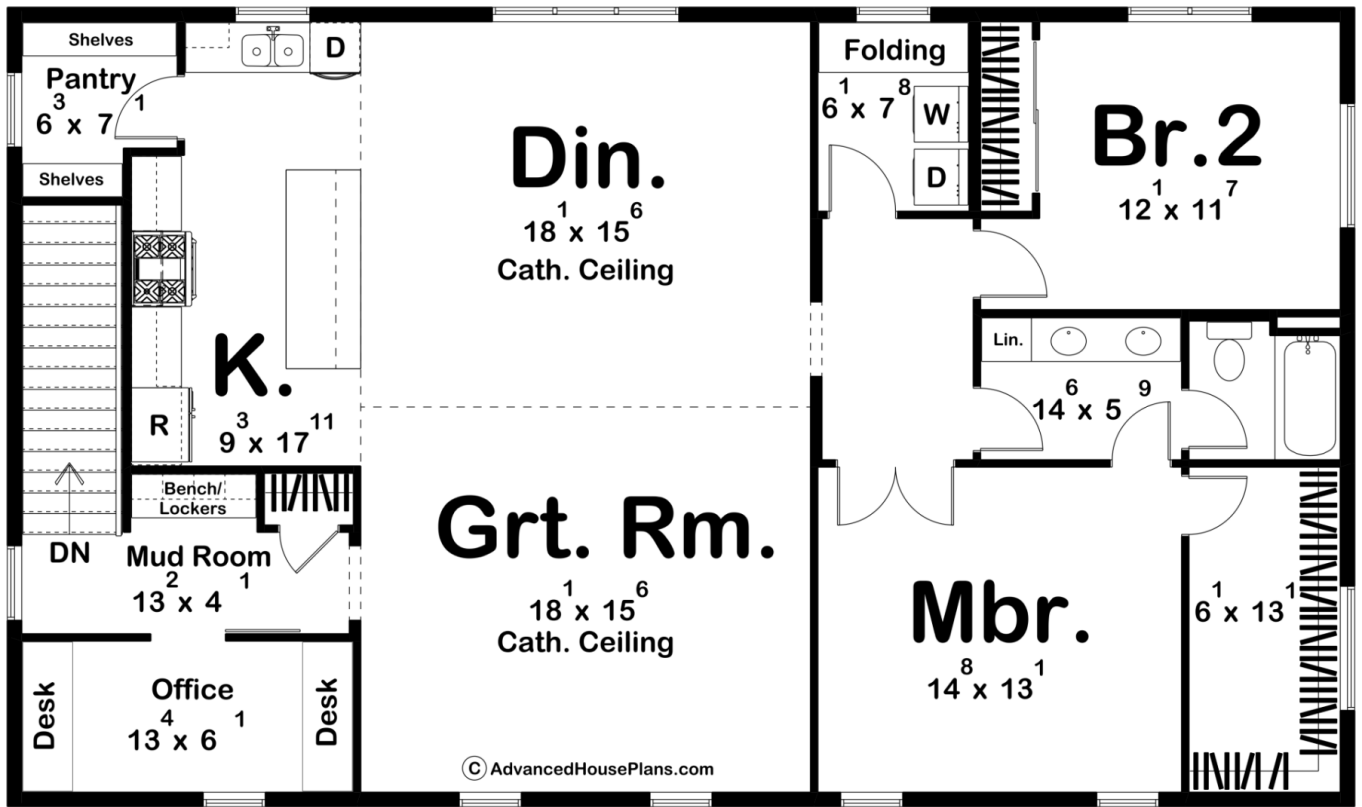

30429 - Weddle Data Sheet

1728 SQ FT	2 BEDS	1 BATHS	4 BAYS	54' 0" WIDE	32' 0" DEEP
---------------	-----------	------------	-----------	----------------	----------------

Construction Specs

Layout

Bedrooms	2
Bathrooms	1
Garage Bays	4

Square Footage

Second Level	1728 Sq. Ft.
Garage	1581 Sq. Ft.
Total Finished Area	1728 Sq. Ft.

Exterior Dimensions

Width	54' 0"
Depth	32' 0"
Ridge Height <i>Calculated from main floor line</i>	31' 0"

Default Construction Stats