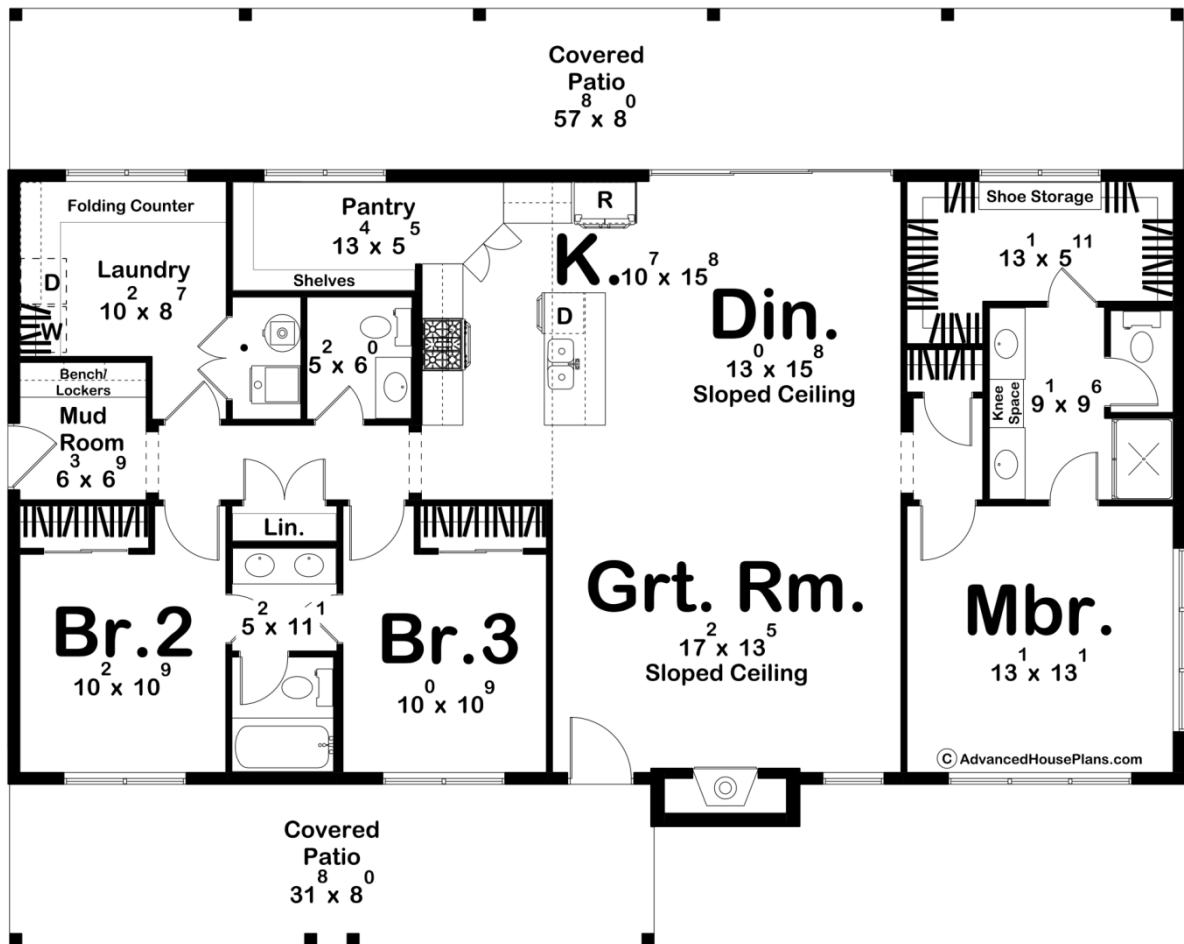

30442 - Woodrow Data Sheet

1710 SQ FT	3 BEDS	3 BATHS	0 BAYS	57' 8" WIDE	46' 0" DEEP
---------------	-----------	------------	-----------	----------------	----------------

Construction Specs

Layout

Bedrooms

Square Footage

Main Level	1710 Sq. Ft.
Covered Area	714 Sq. Ft.
Total Finished Area	1710 Sq. Ft.

Exterior Dimensions

Width	57' 8"
Depth	46' 0"
Ridge Height <i>Calculated from main floor line</i>	17' 3"

Default Construction Stats*Stats are unique to the individual plan.*